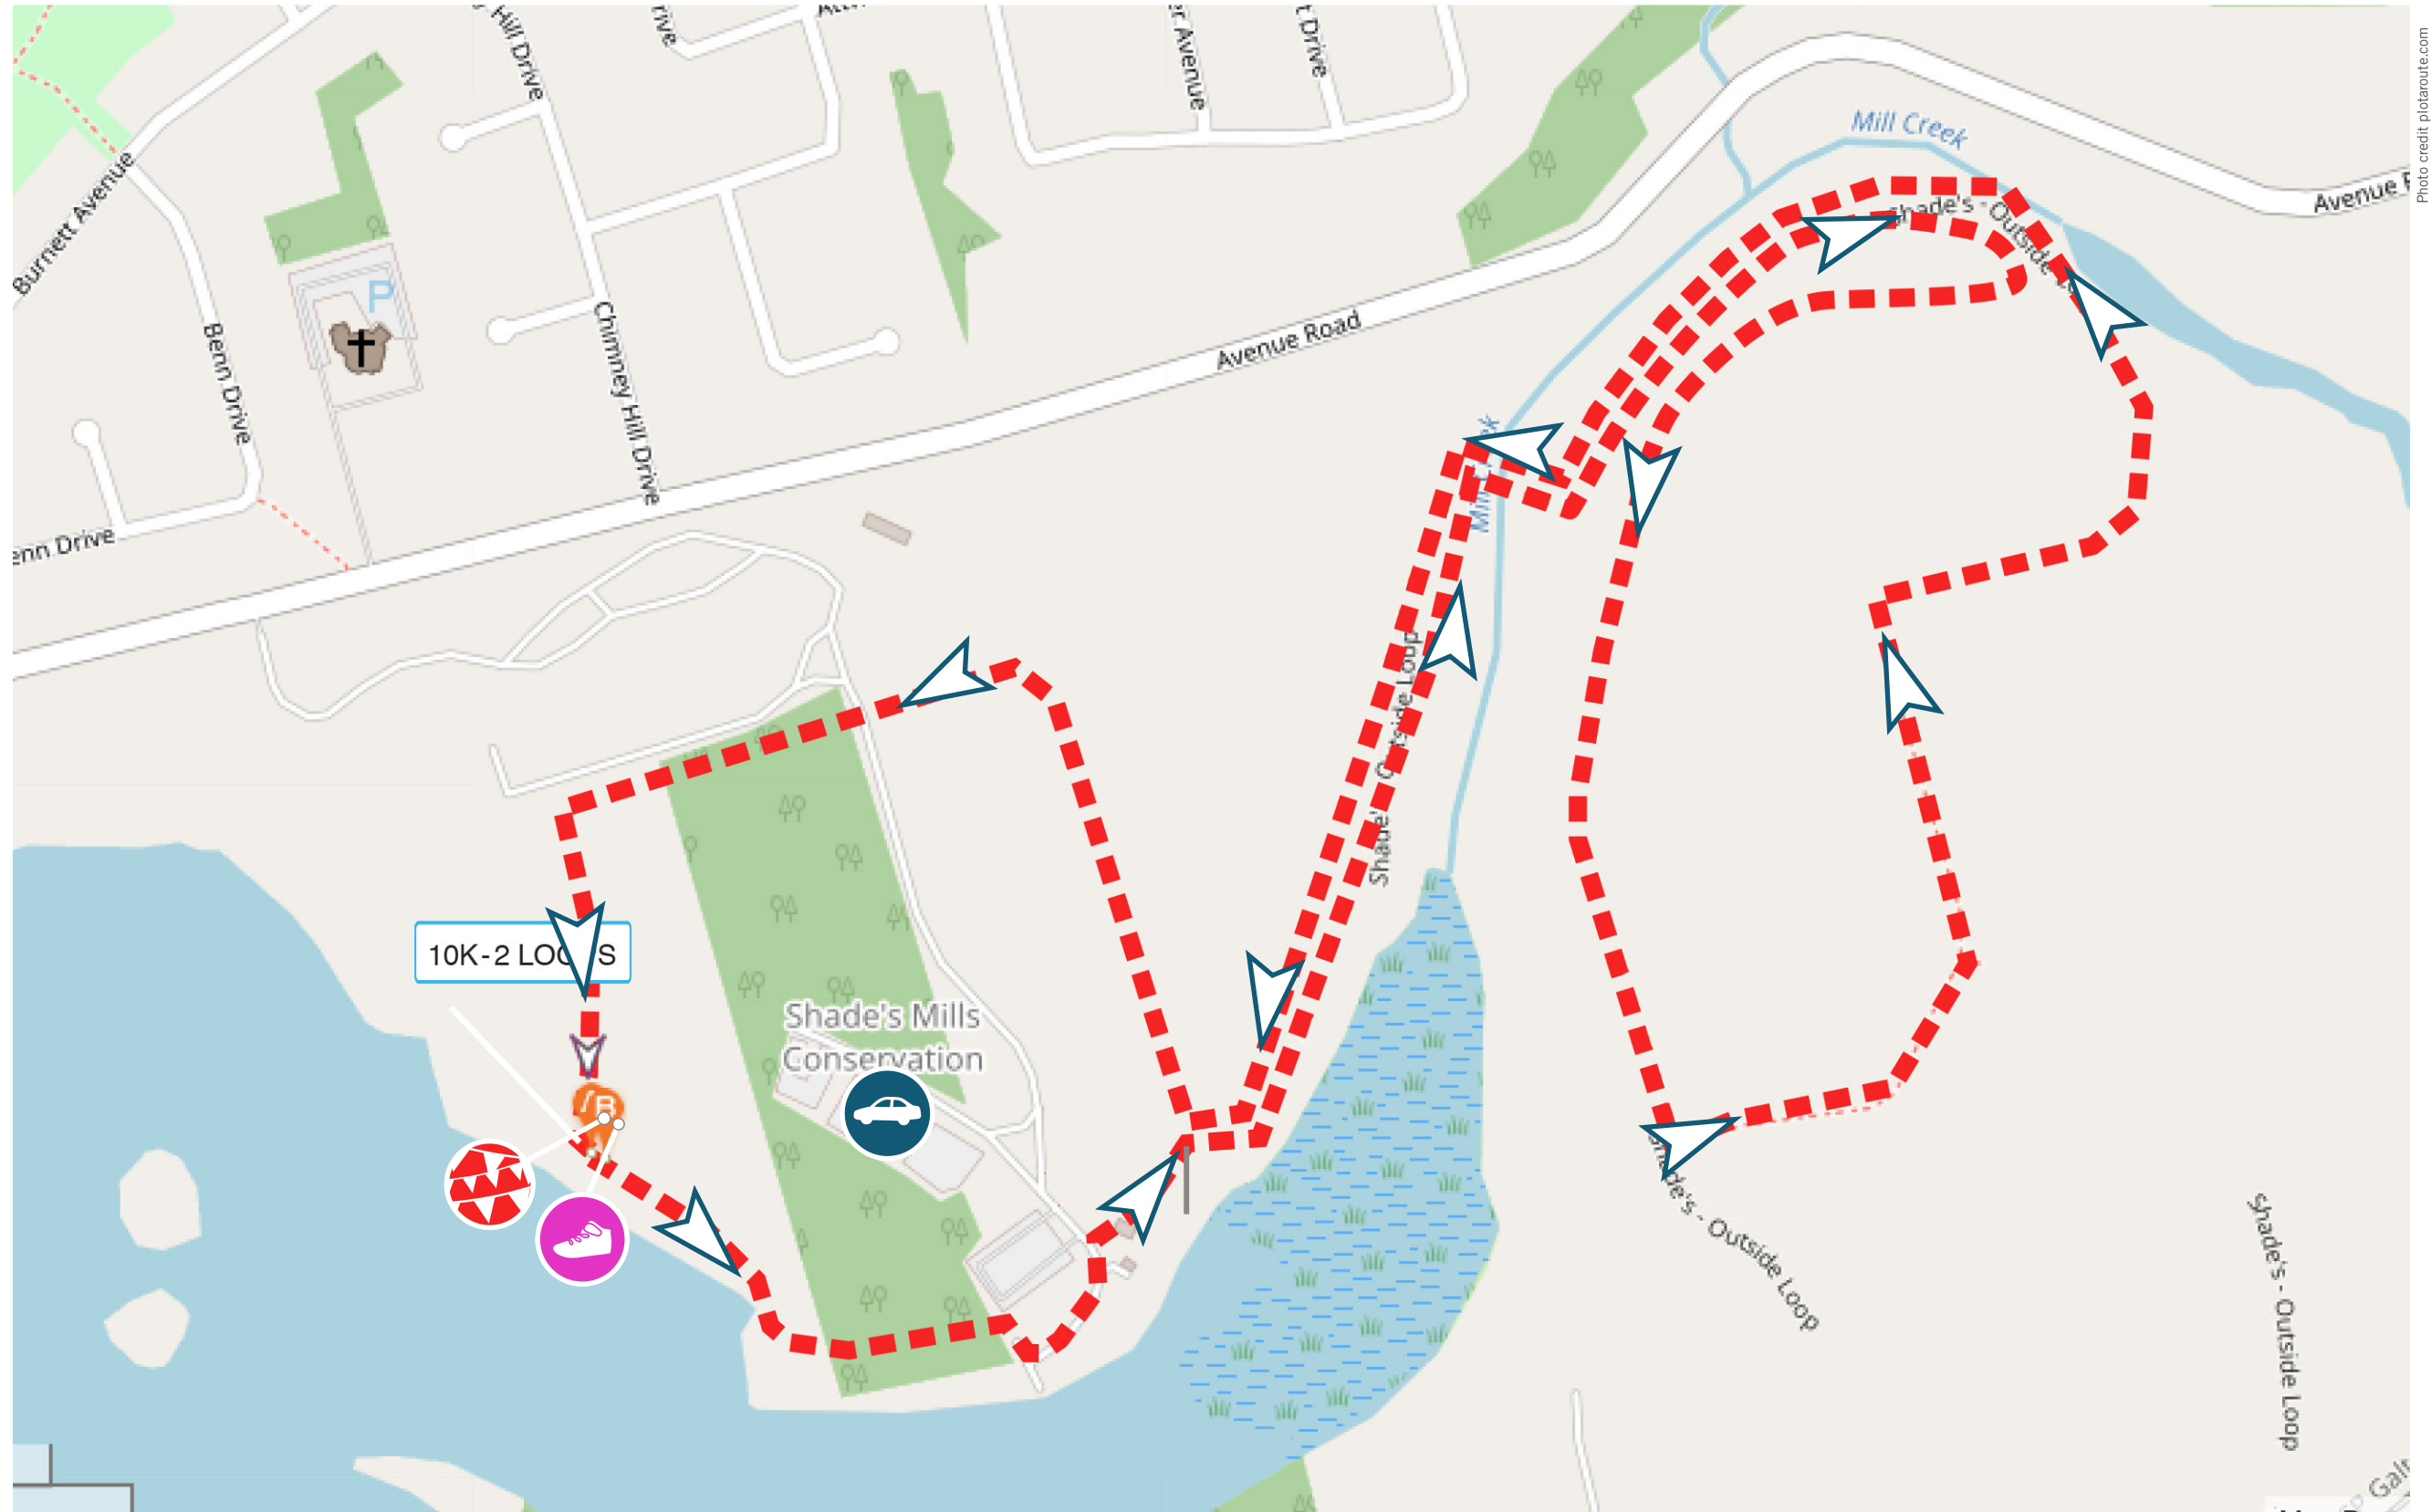

# WATERLOO

## 10K

### Legend

10K Run/Walk route

Event Site

Parking

Start/Finish Line