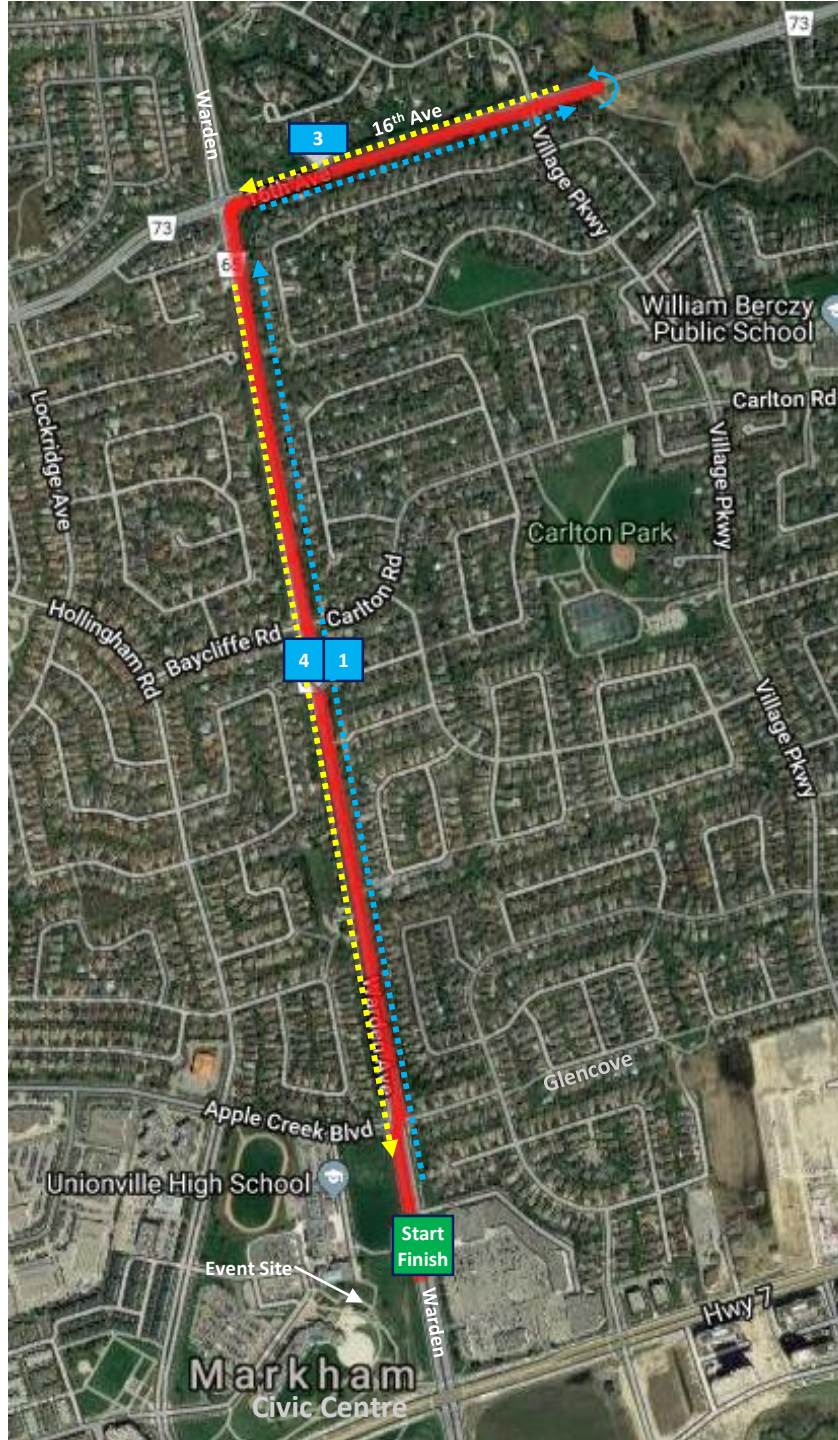

5K Course

Start: 8:15 a.m.

Main Event Site:
Markham Civic Centre

Start/Finish Line:
Warden Ave.
just north of HWY 7

Legend

| | | | |
|--|--------------------------|--|-----------------|
| | Runners Outbound Km Sign | | Runners Inbound |
| | | | Turnaround |