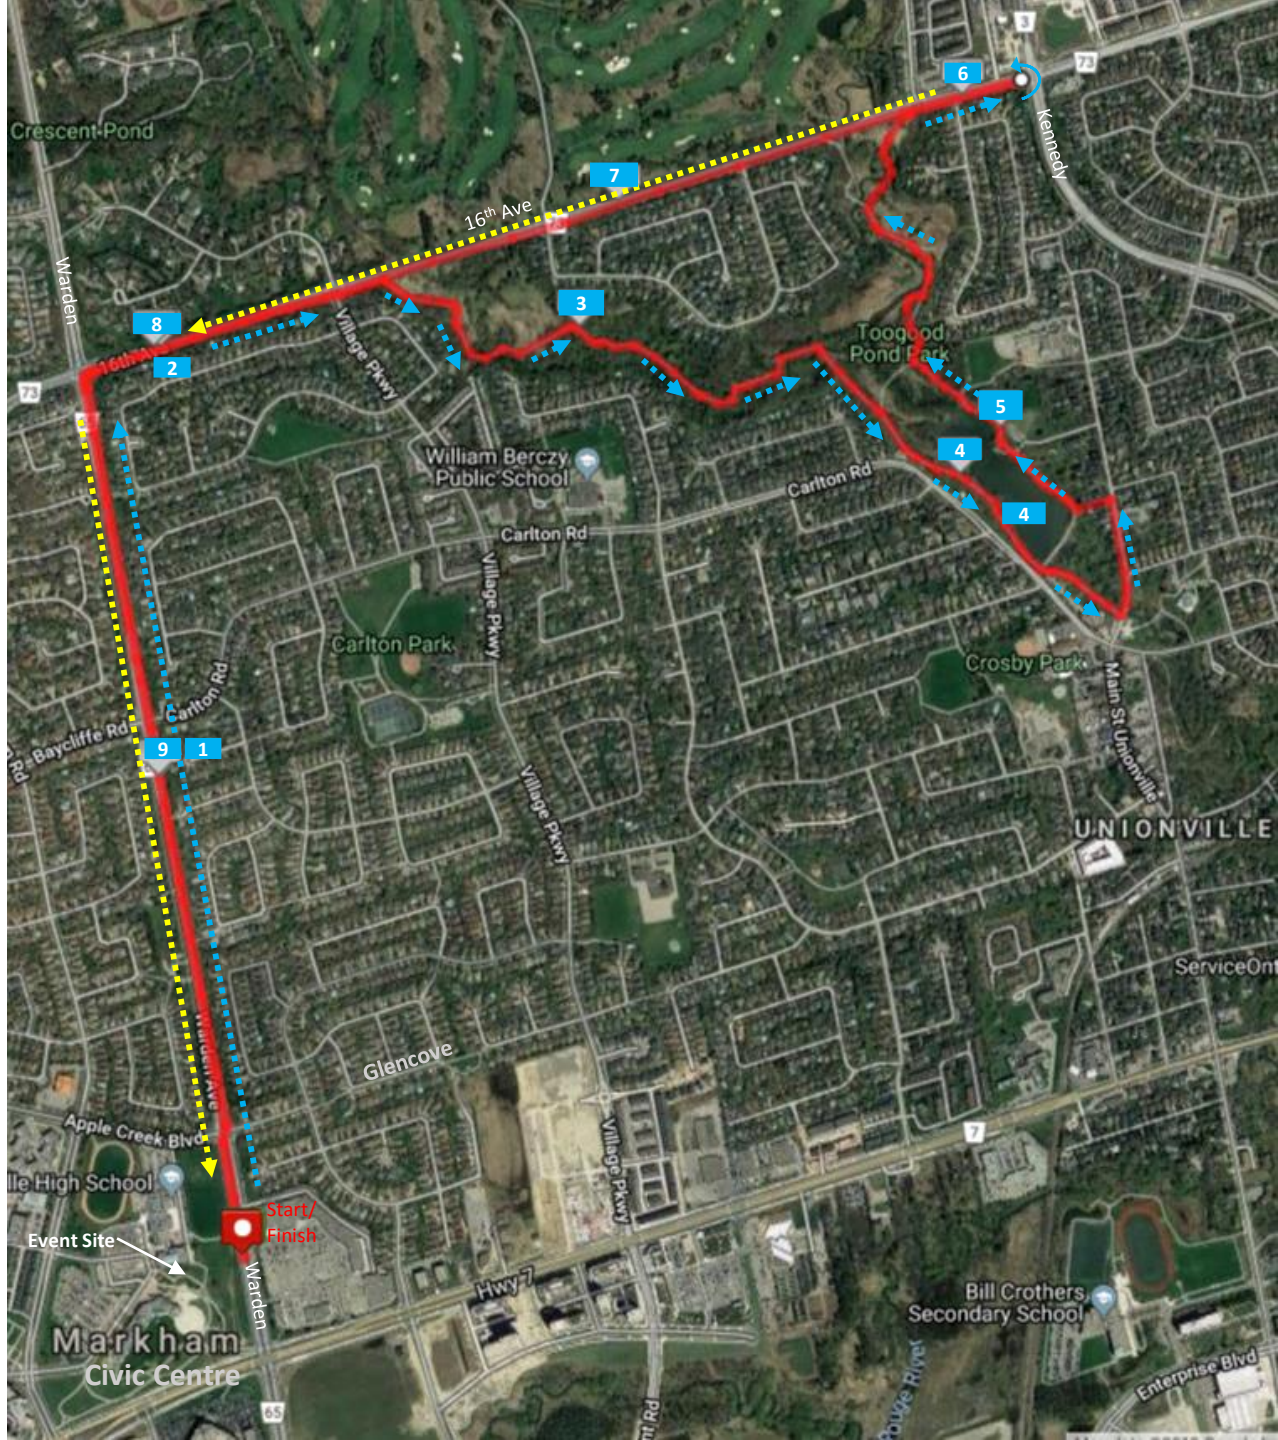

10K Course
Start: 8:00 a.m.

Main Event Site:
 Markham Civic Centre

Start/Finish Line:
 Warden Ave.
 just north of HWY 7

Legend

- Runners Outbound
- Runners Inbound
- Km Sign
- Turnaround