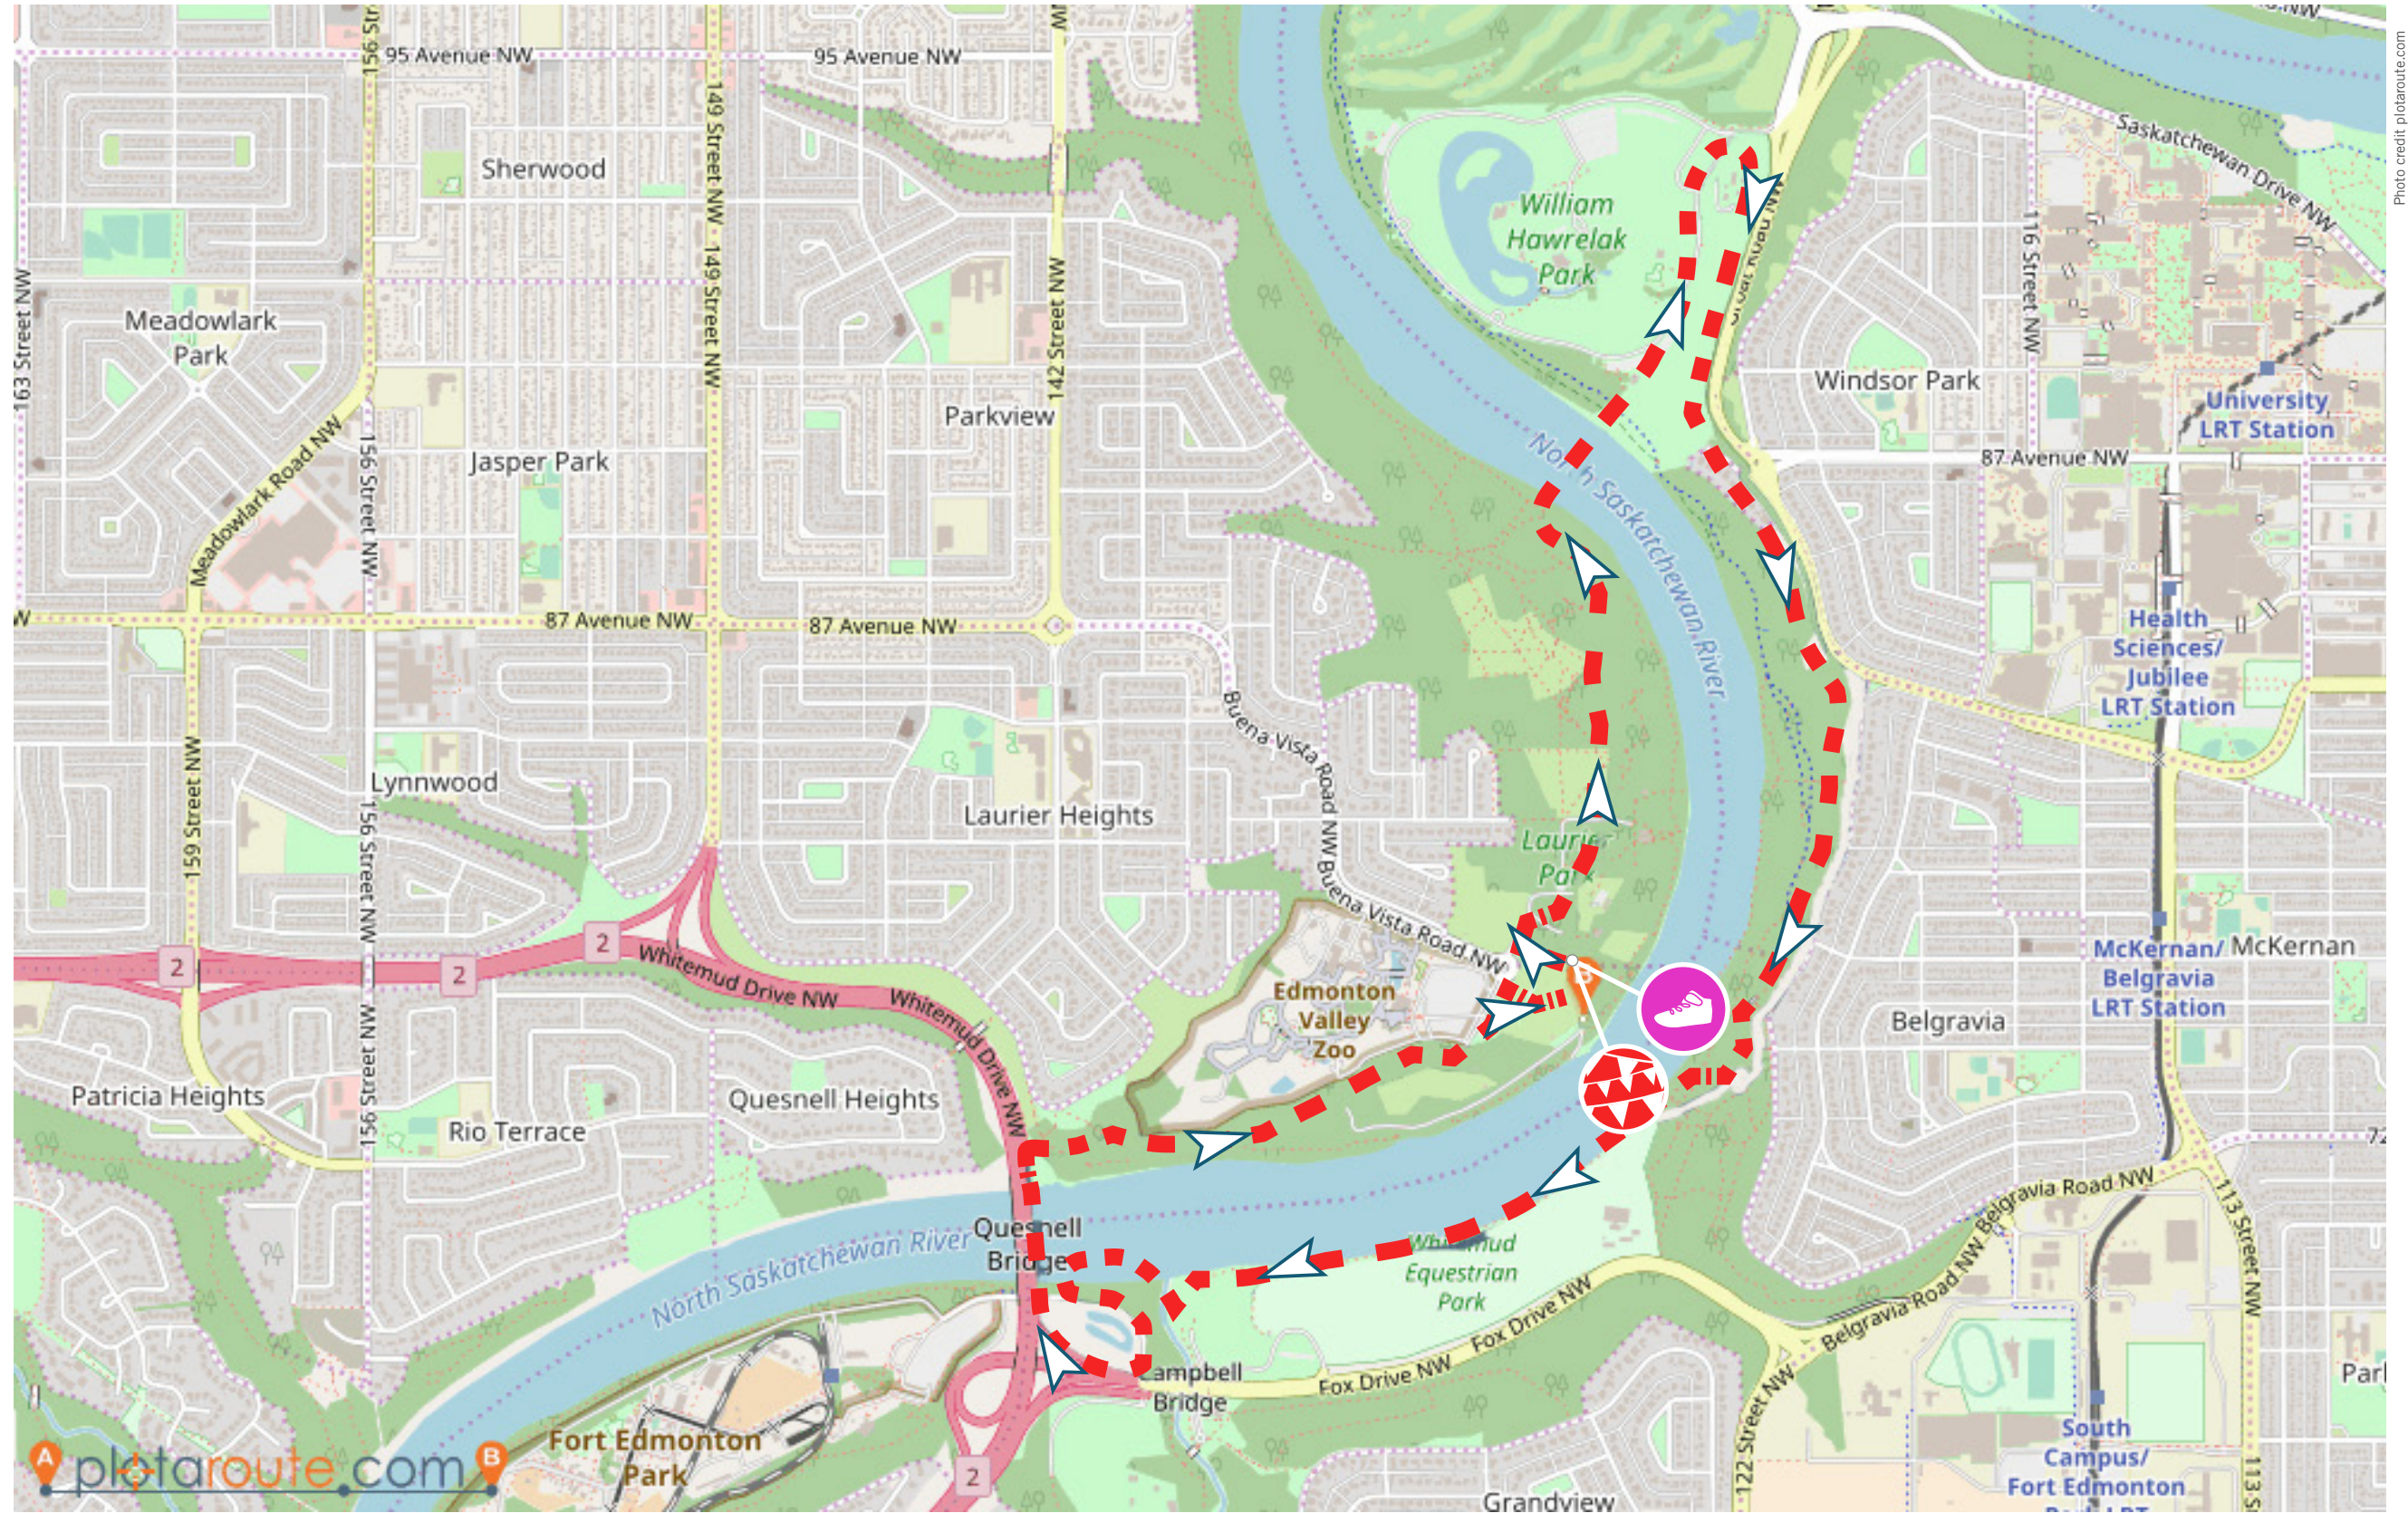

# EDMONTON

## 10K

Legend

  
10K Run/Walk route

  
Event Site

  
Parking

  
Start/Finish Line