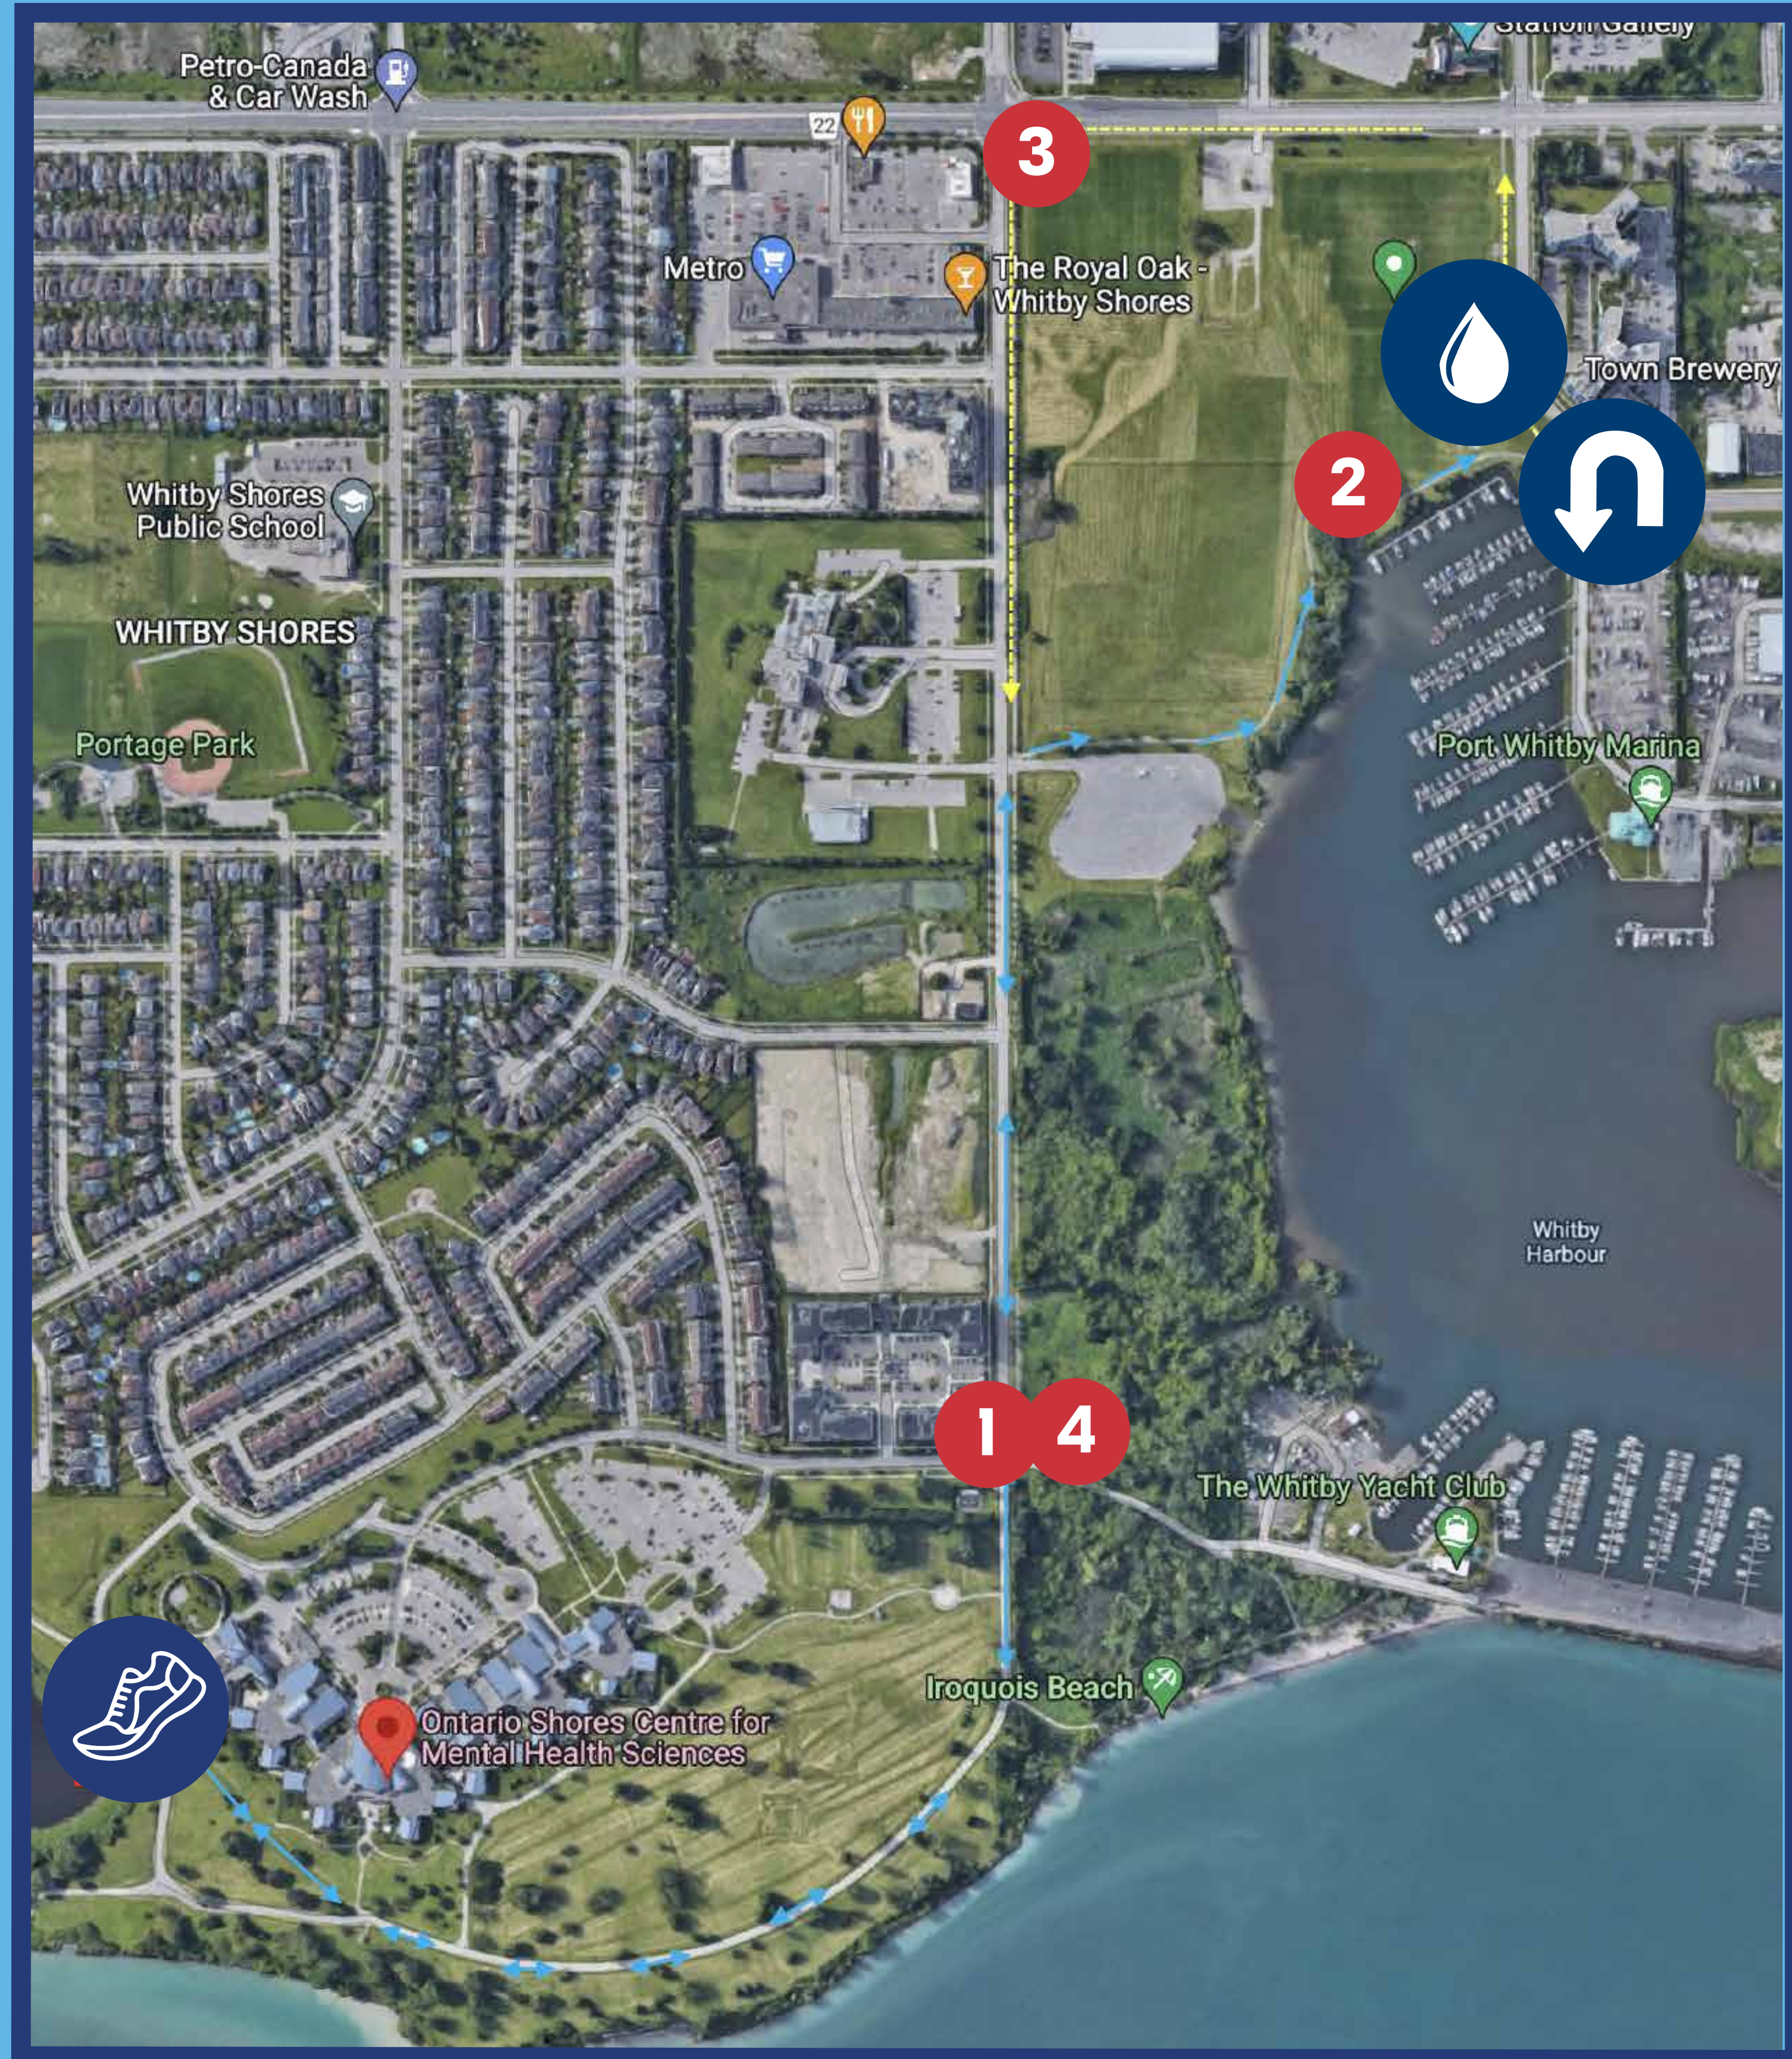

WHITBY

5K

LOVE YOU
by SHOPPERS DRUG MART

run for
women

LEGEND

Start/Finish Line

Parking

Water

KM

Turnaround