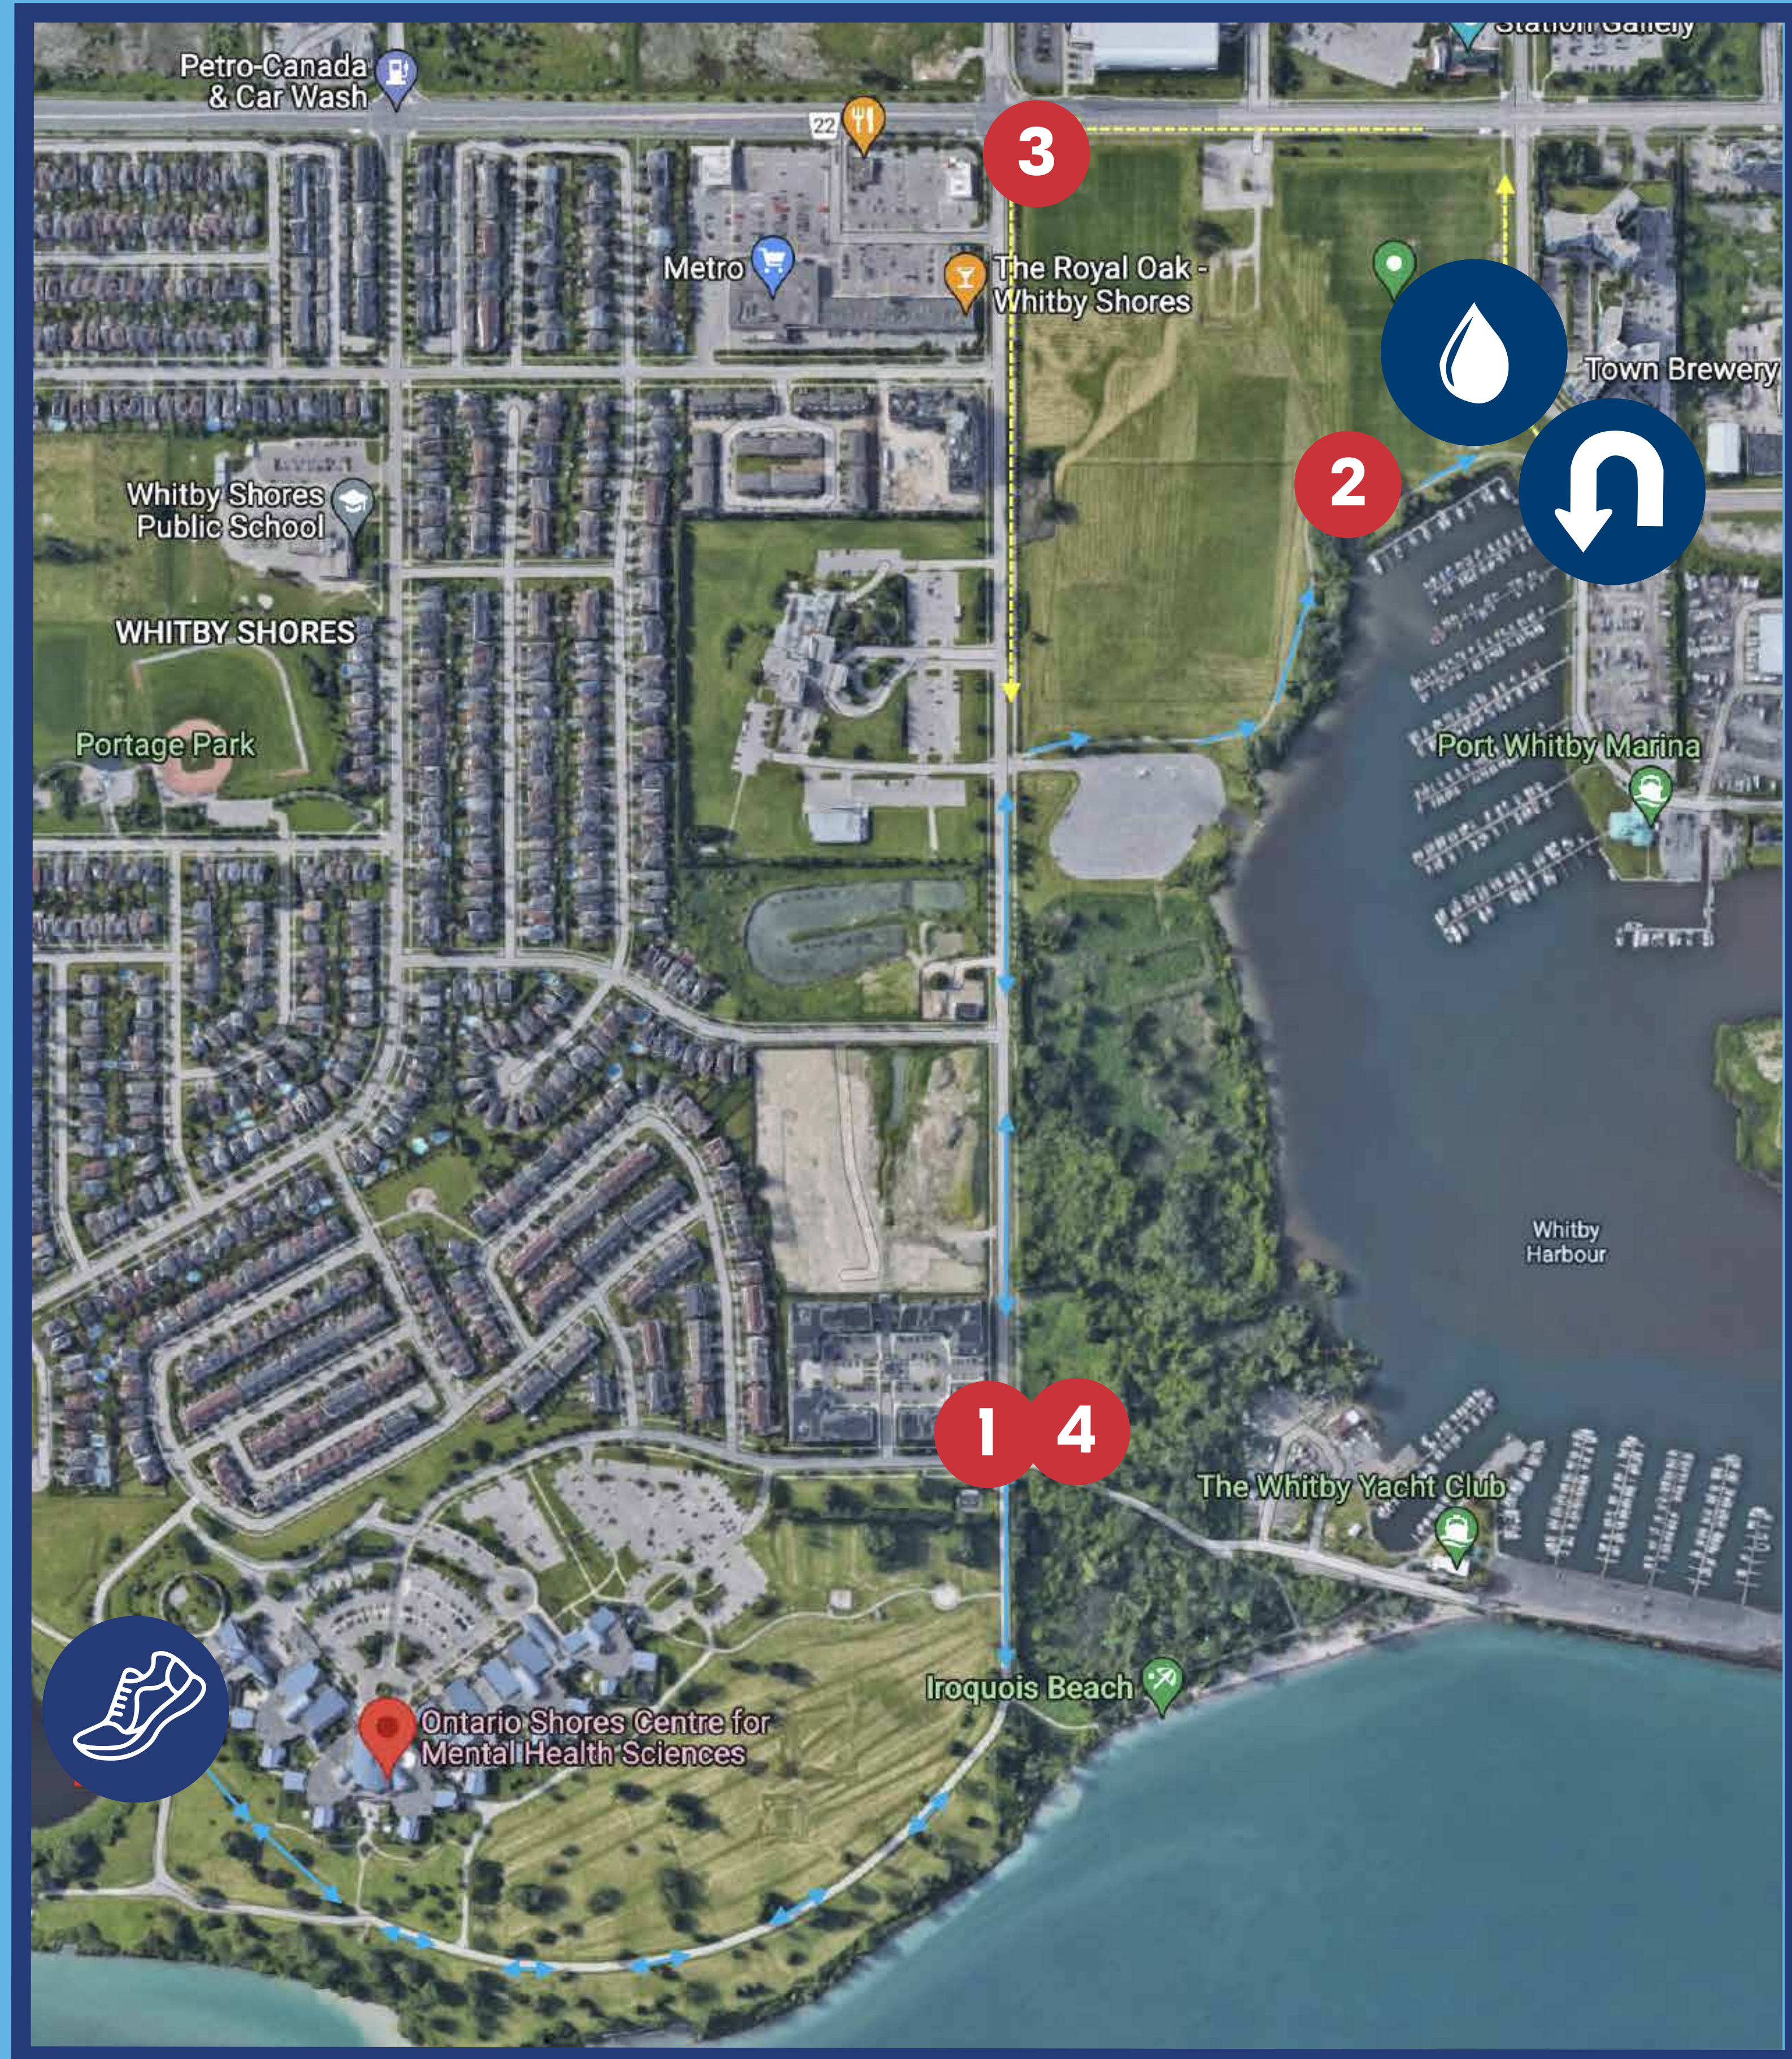

WHITBY

5K

LEGEND

Start/Finish Line

Parking

Water

KM

Turnaround