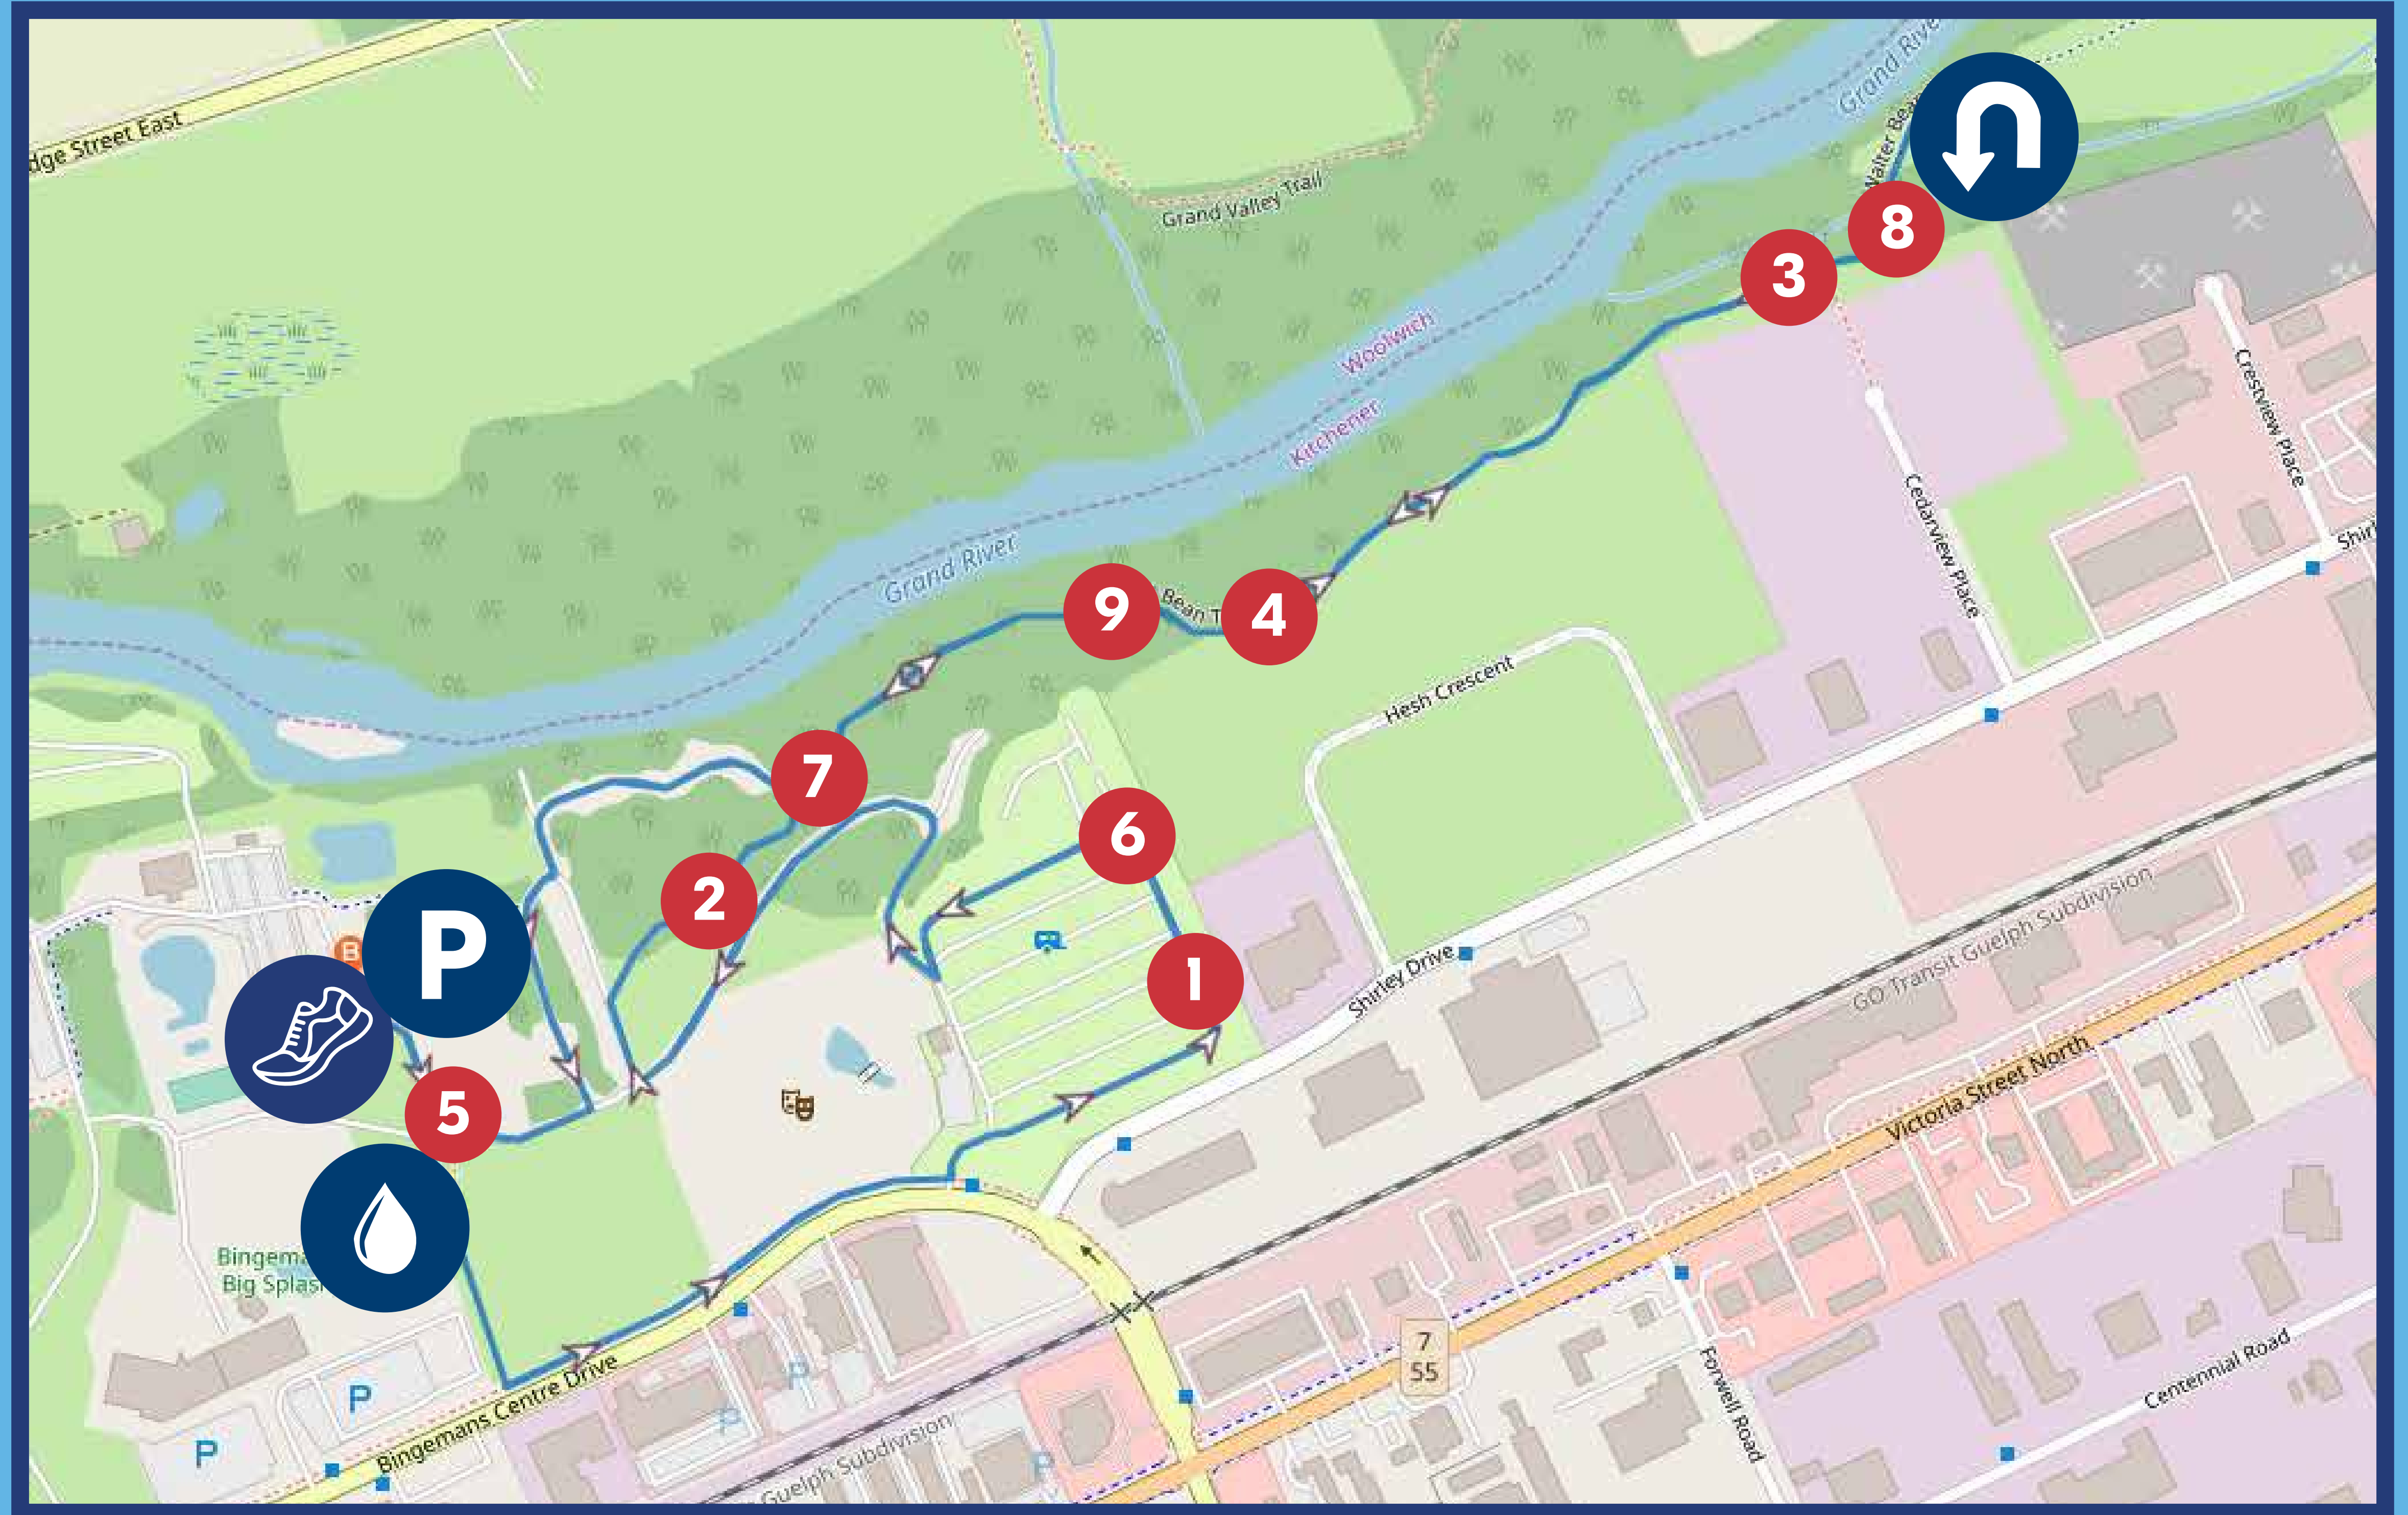

# WATERLOO

LOVE YOU  
by SHOPPERS DRUG MART

run for  
women

# 10K

## LEGEND

Start/Finish Line

Parking

Water

KM

Turnaround