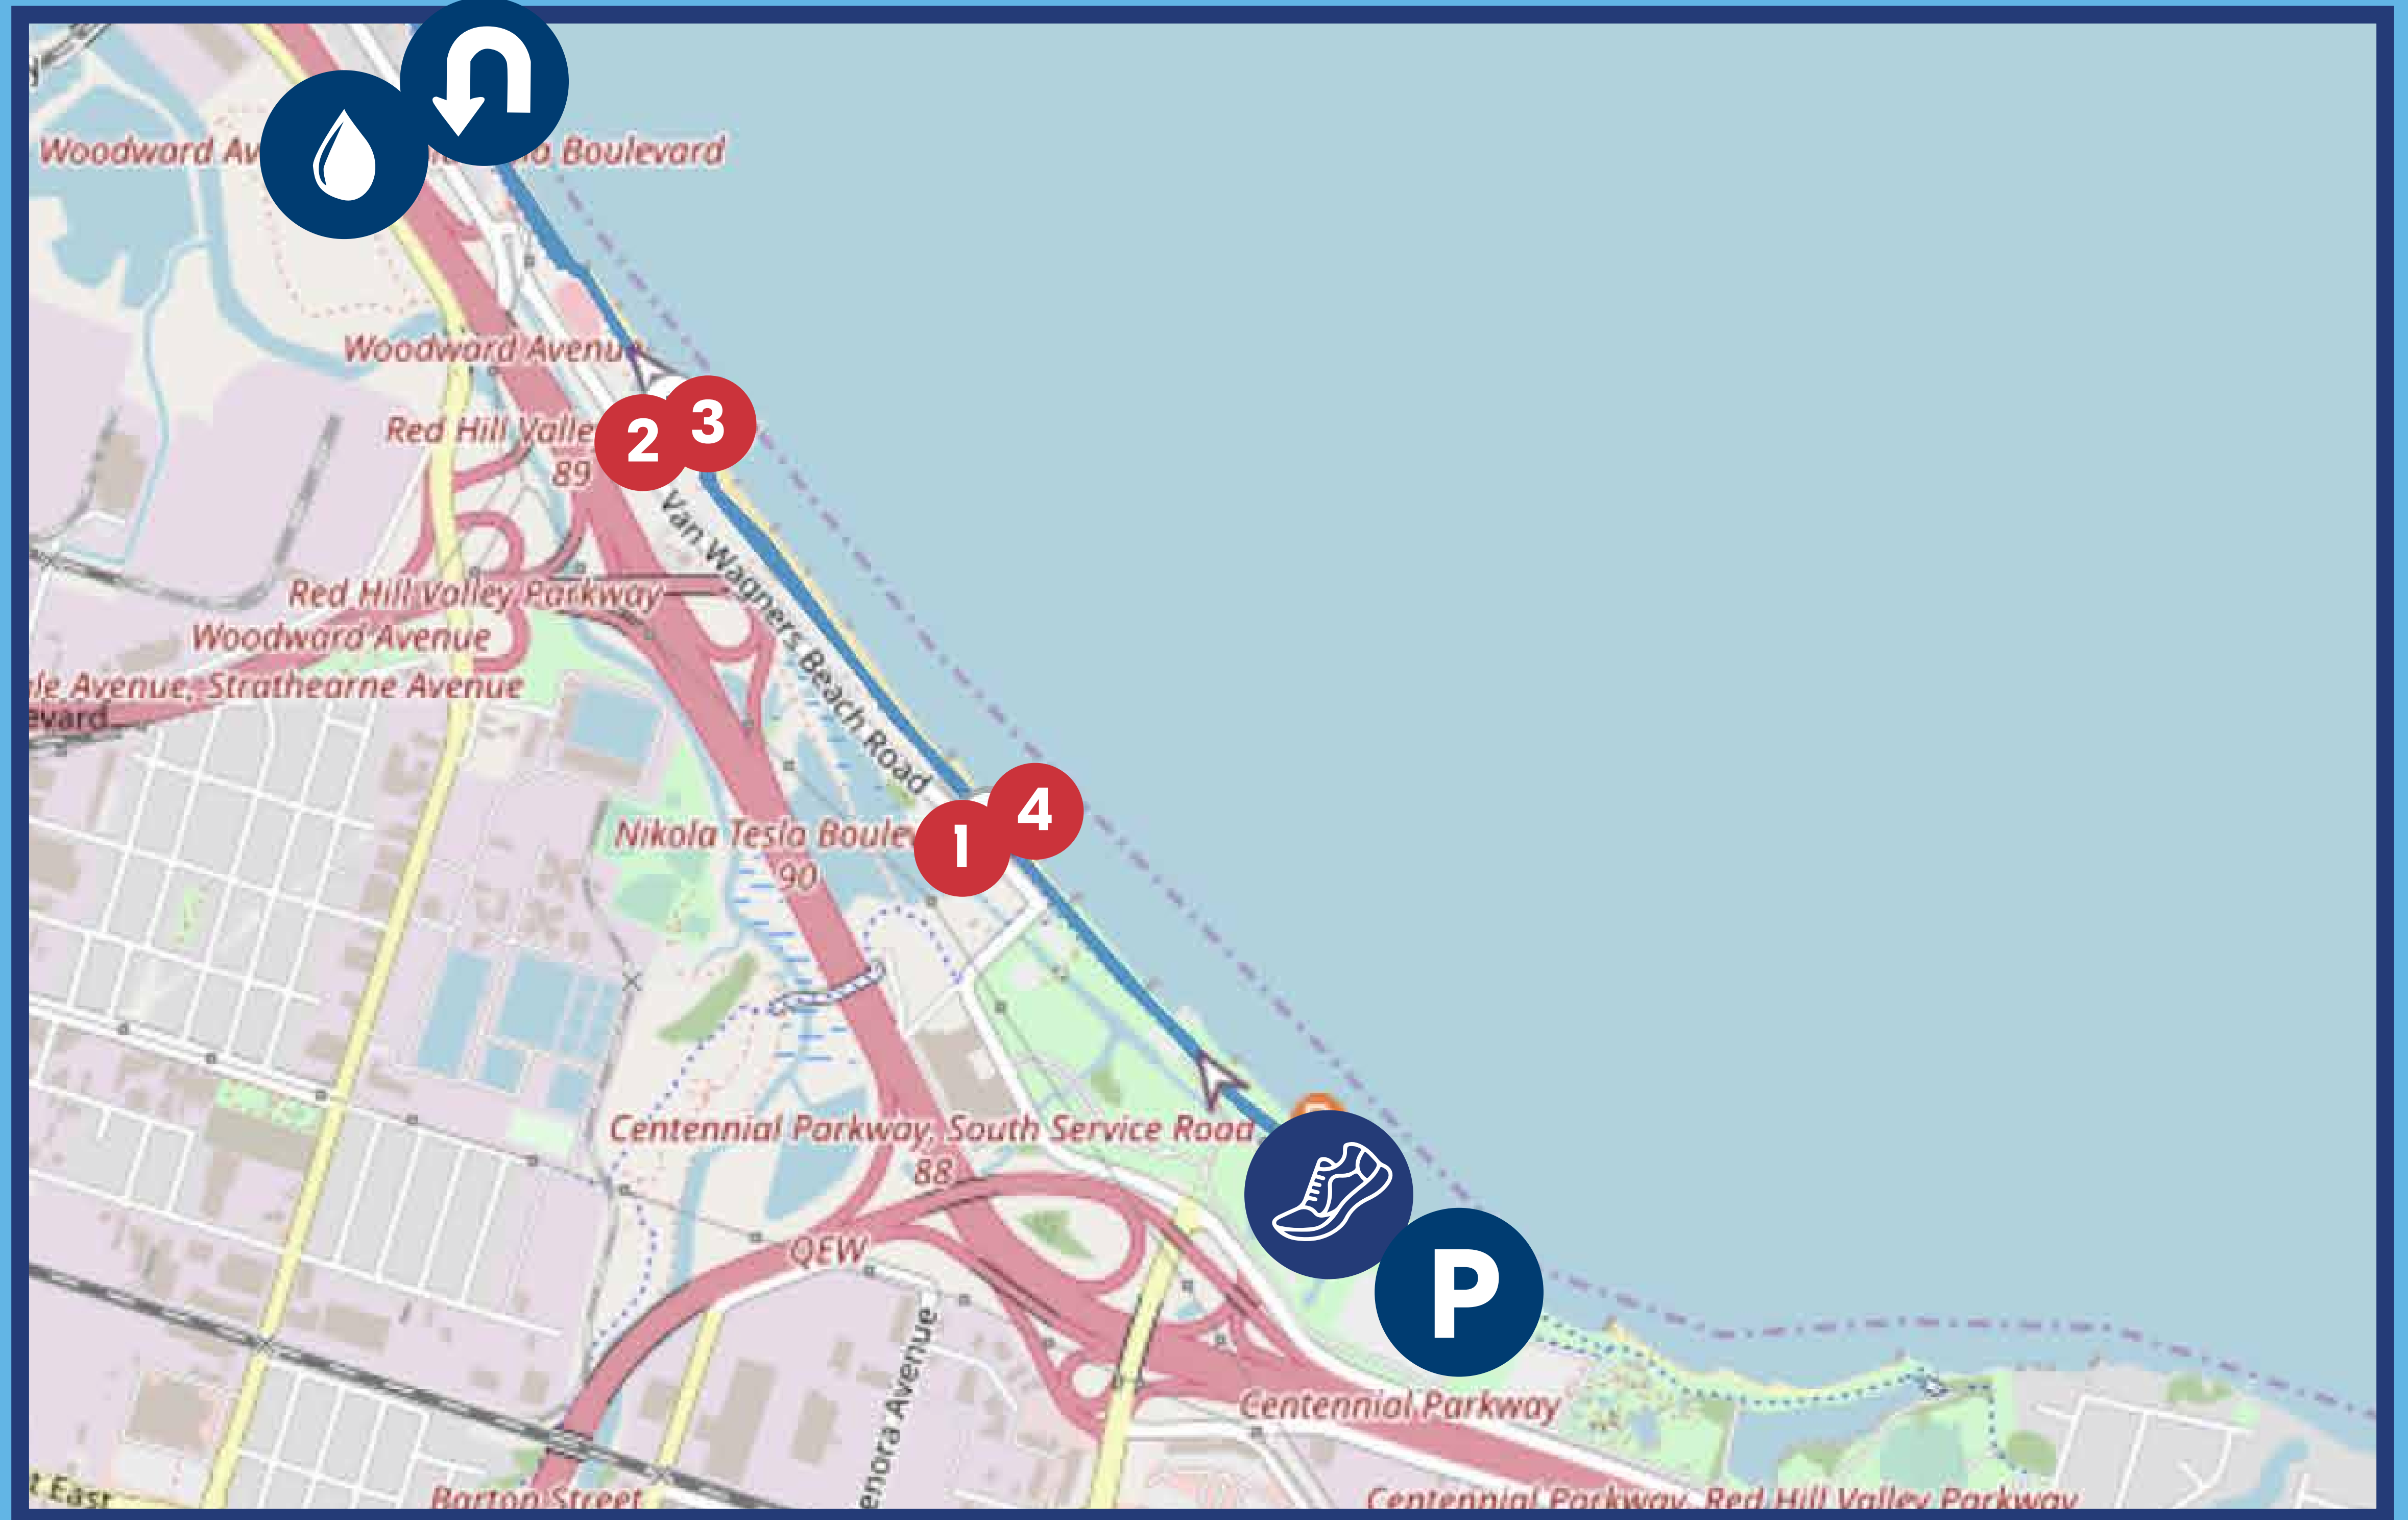

# HAMILTON

# 5K

## LEGEND

Start/Finish Line

Parking

Water

KM

Turnaround