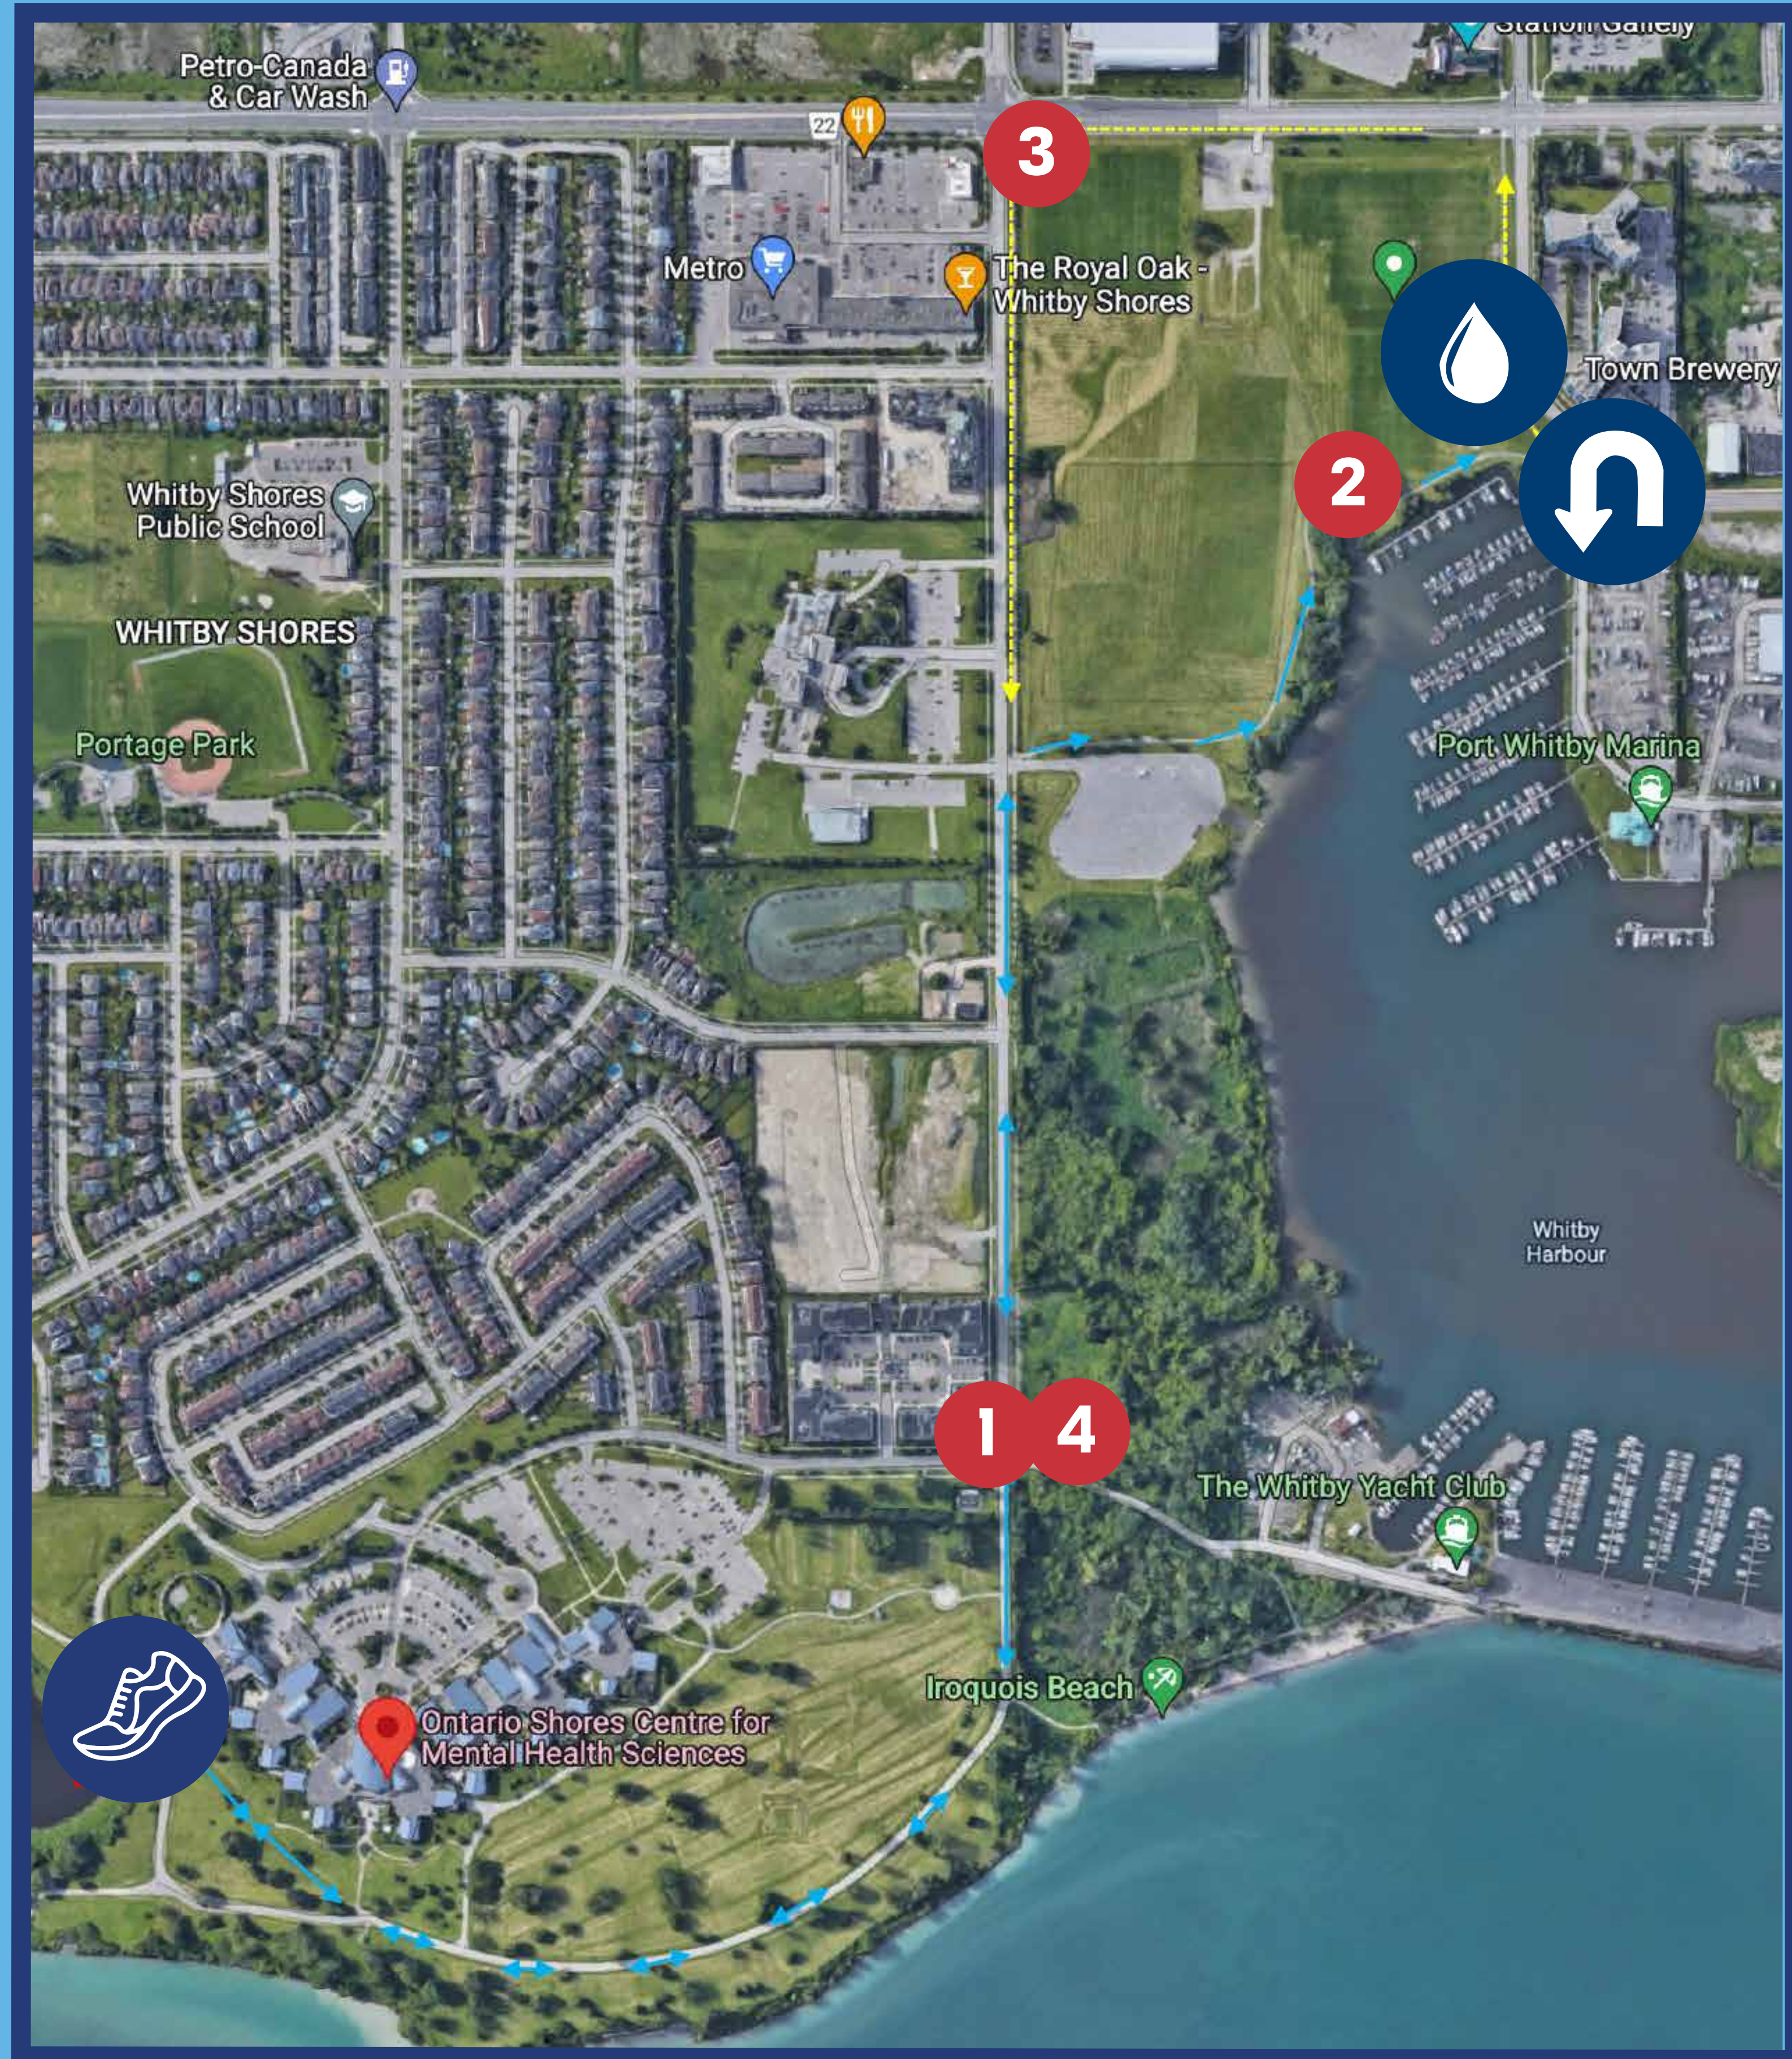

WHITBY

5K

SHOPPERS
DRUG MART

run for
women

LEGEND

Start/Finish Line

Parking

Water

KM

Turnaround