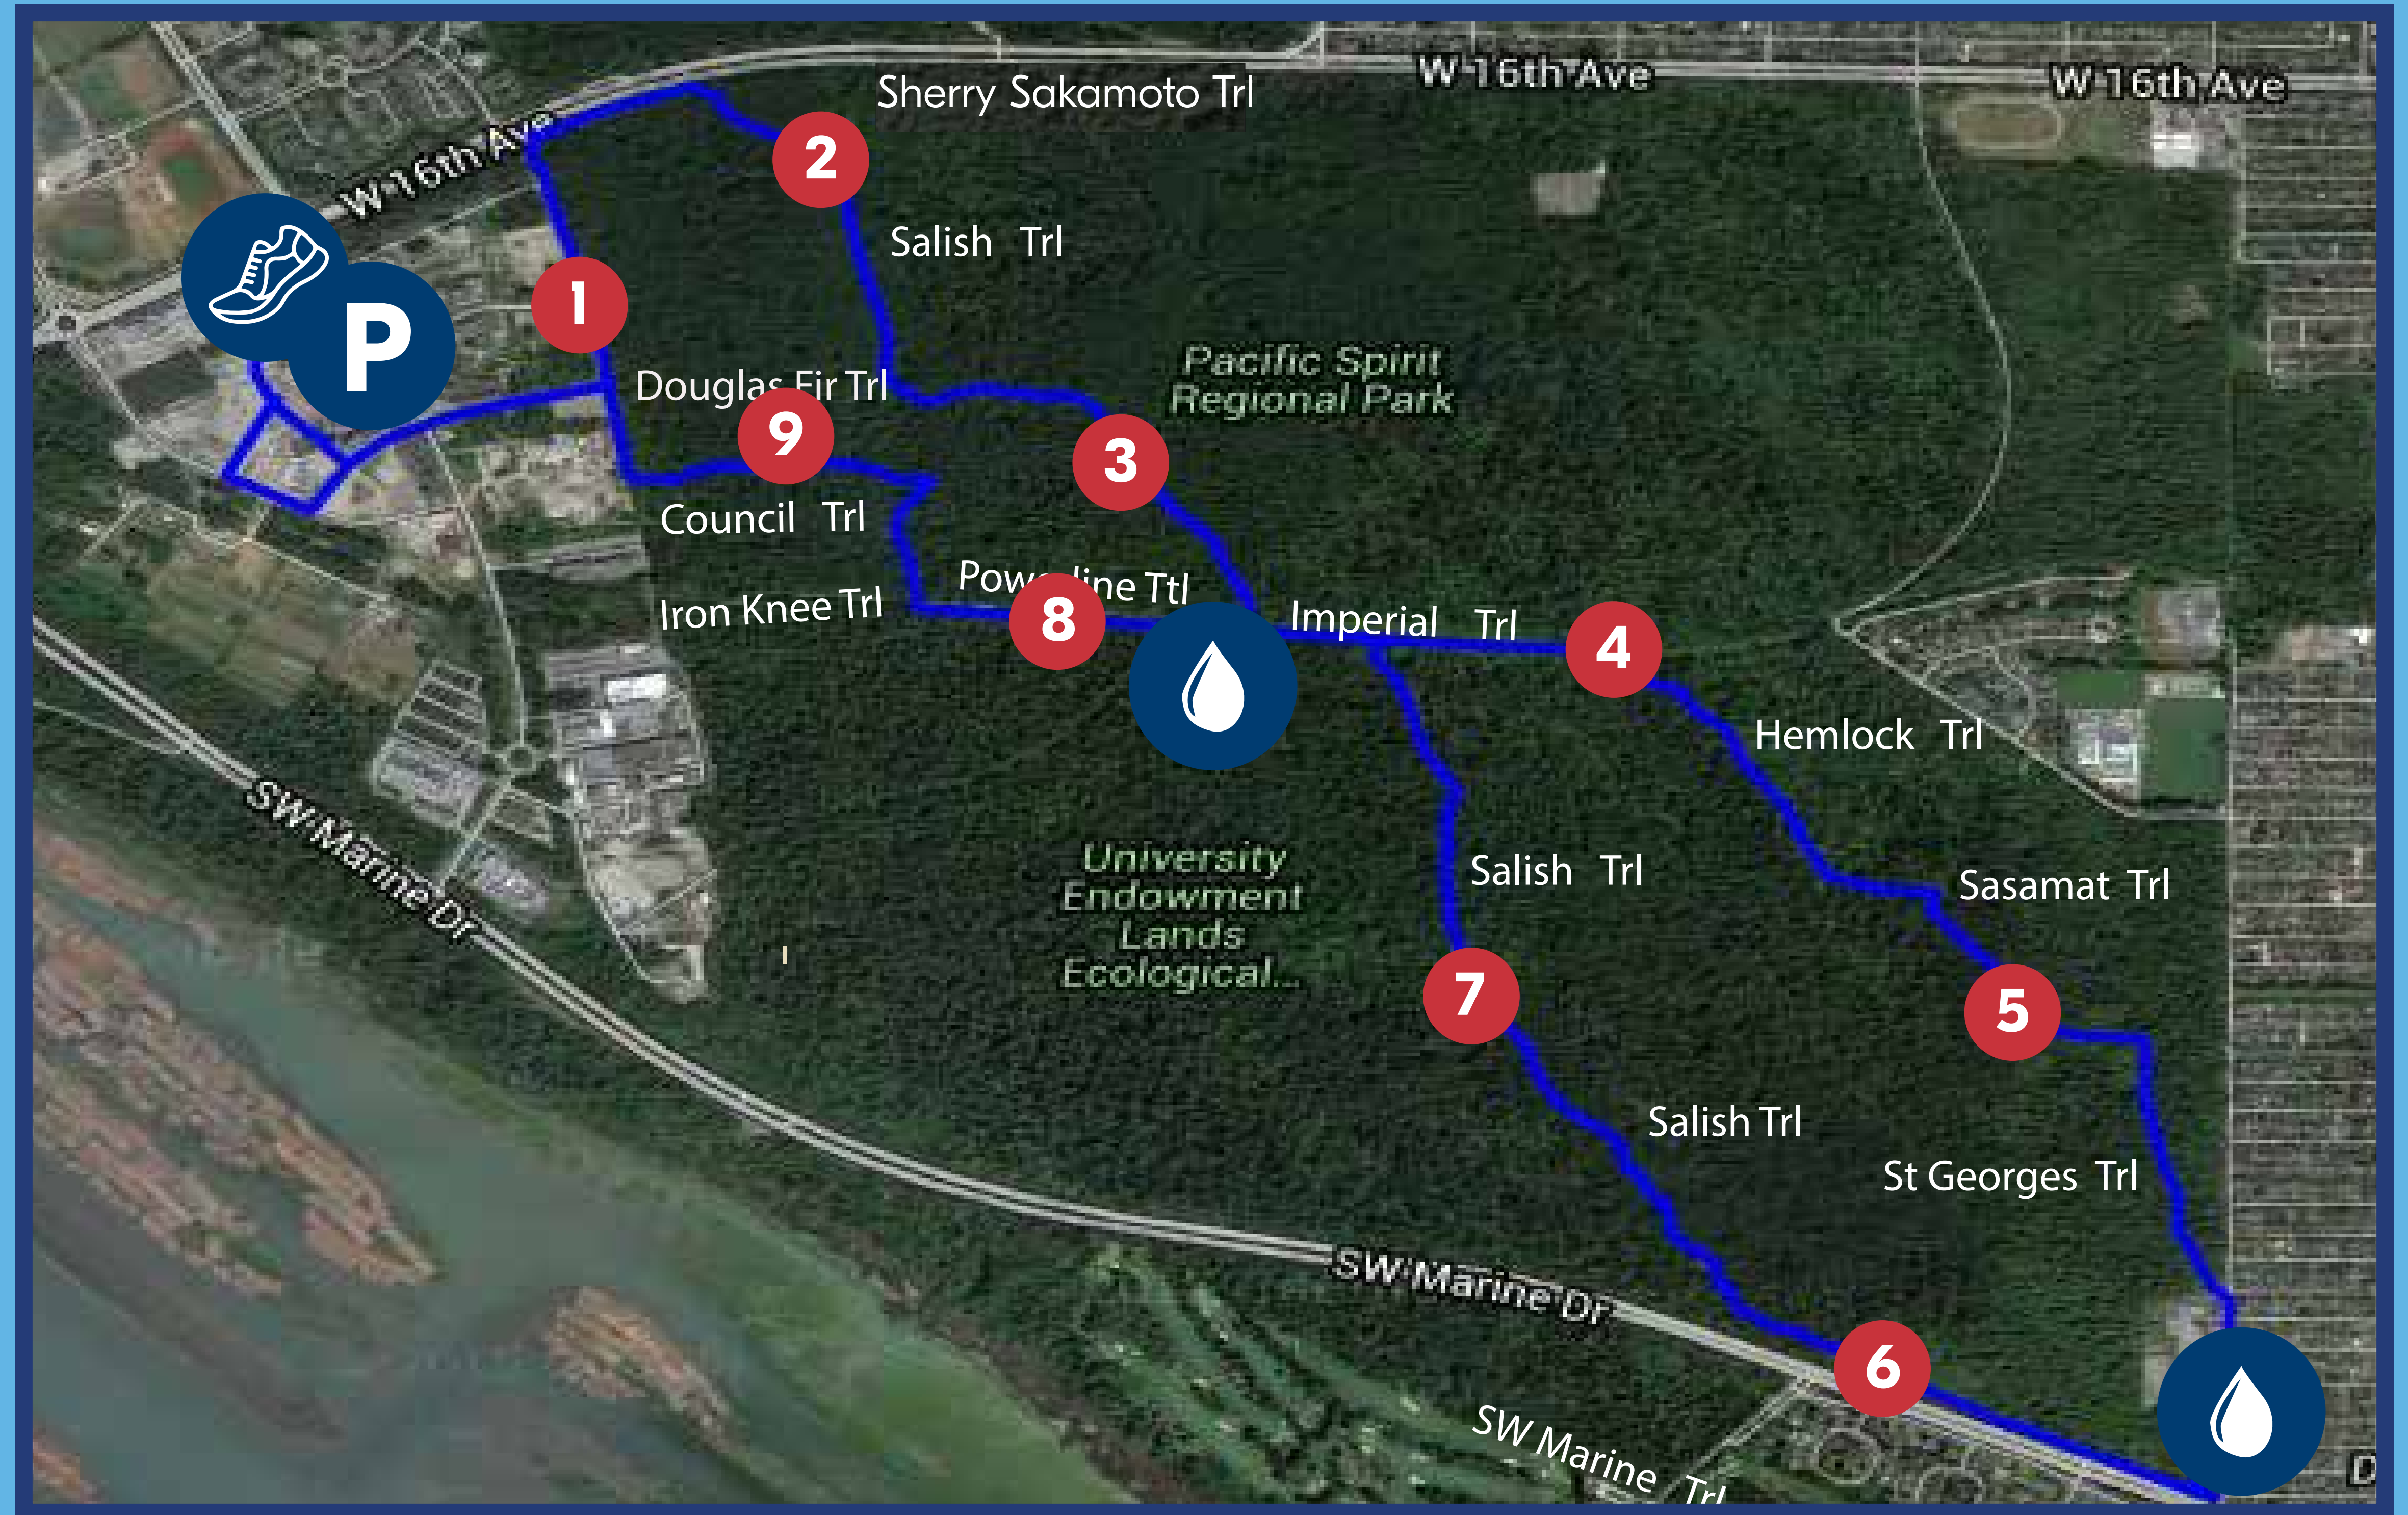

# VANCOUVER 10K

## LEGEND

Start/Finish Line

Parking

Water

KM