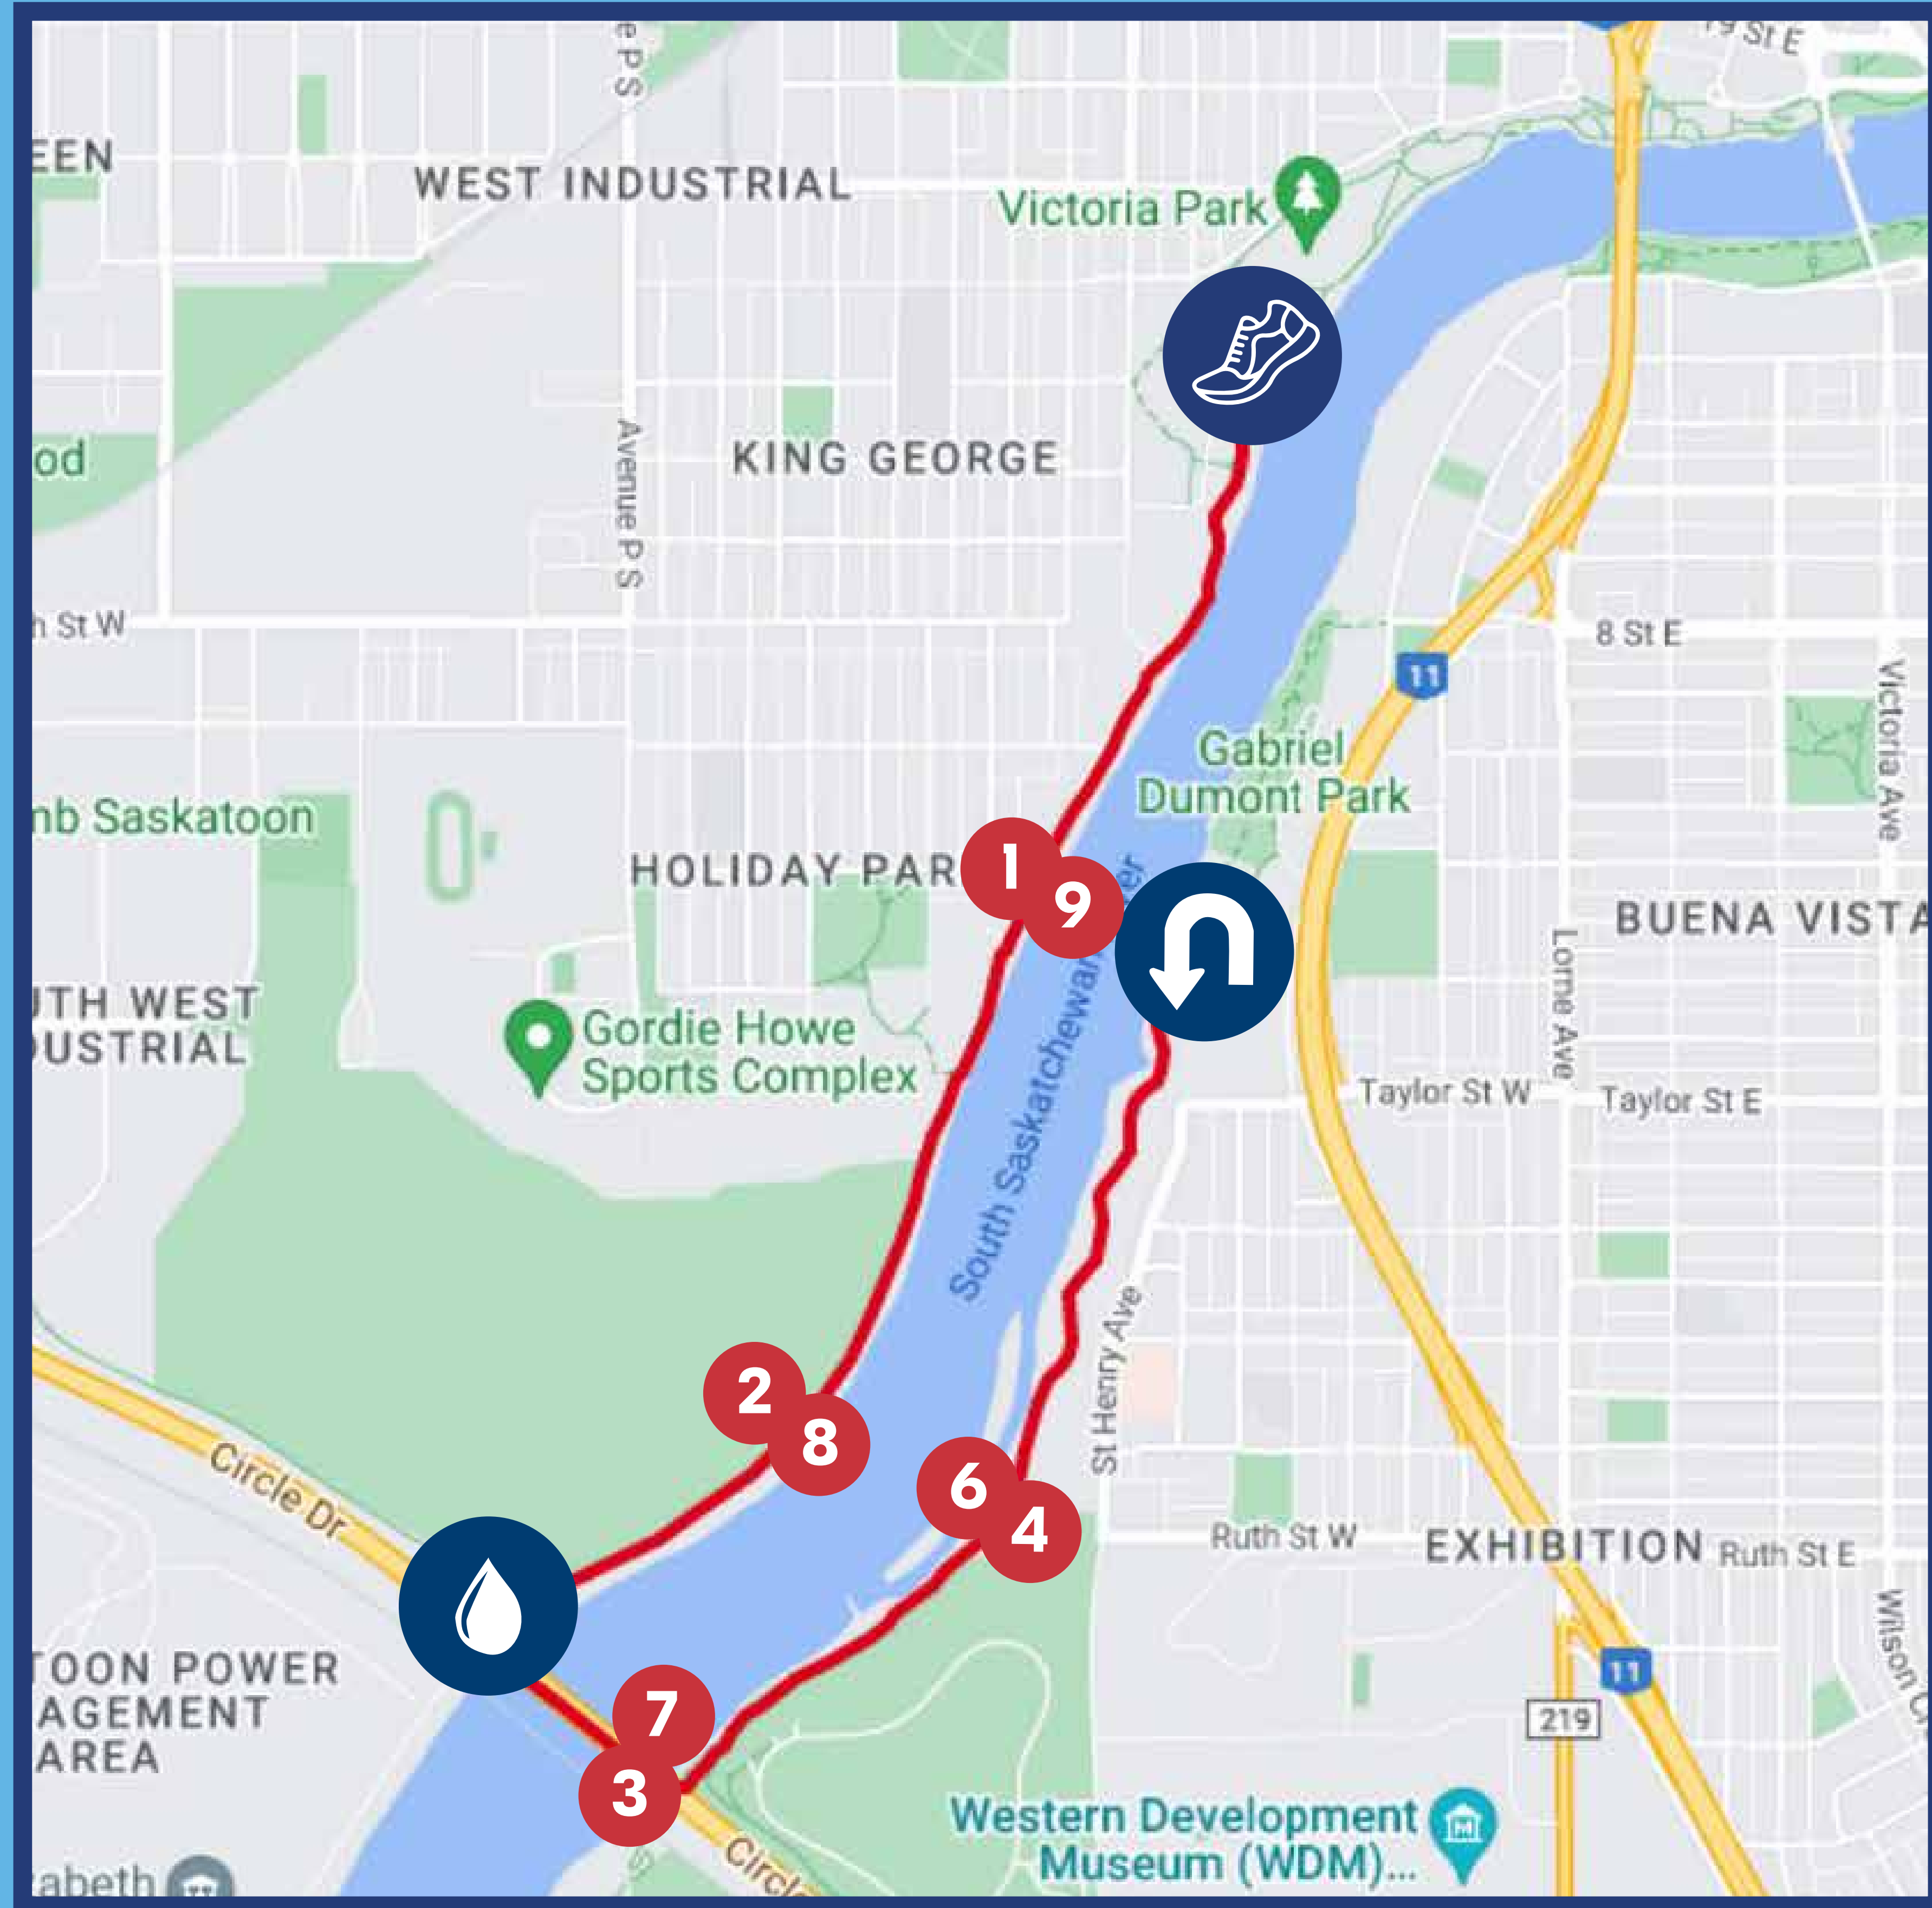

10K SASKATOON

LEGEND

Start/Finish Line

Parking

Water

KM

Turnaround