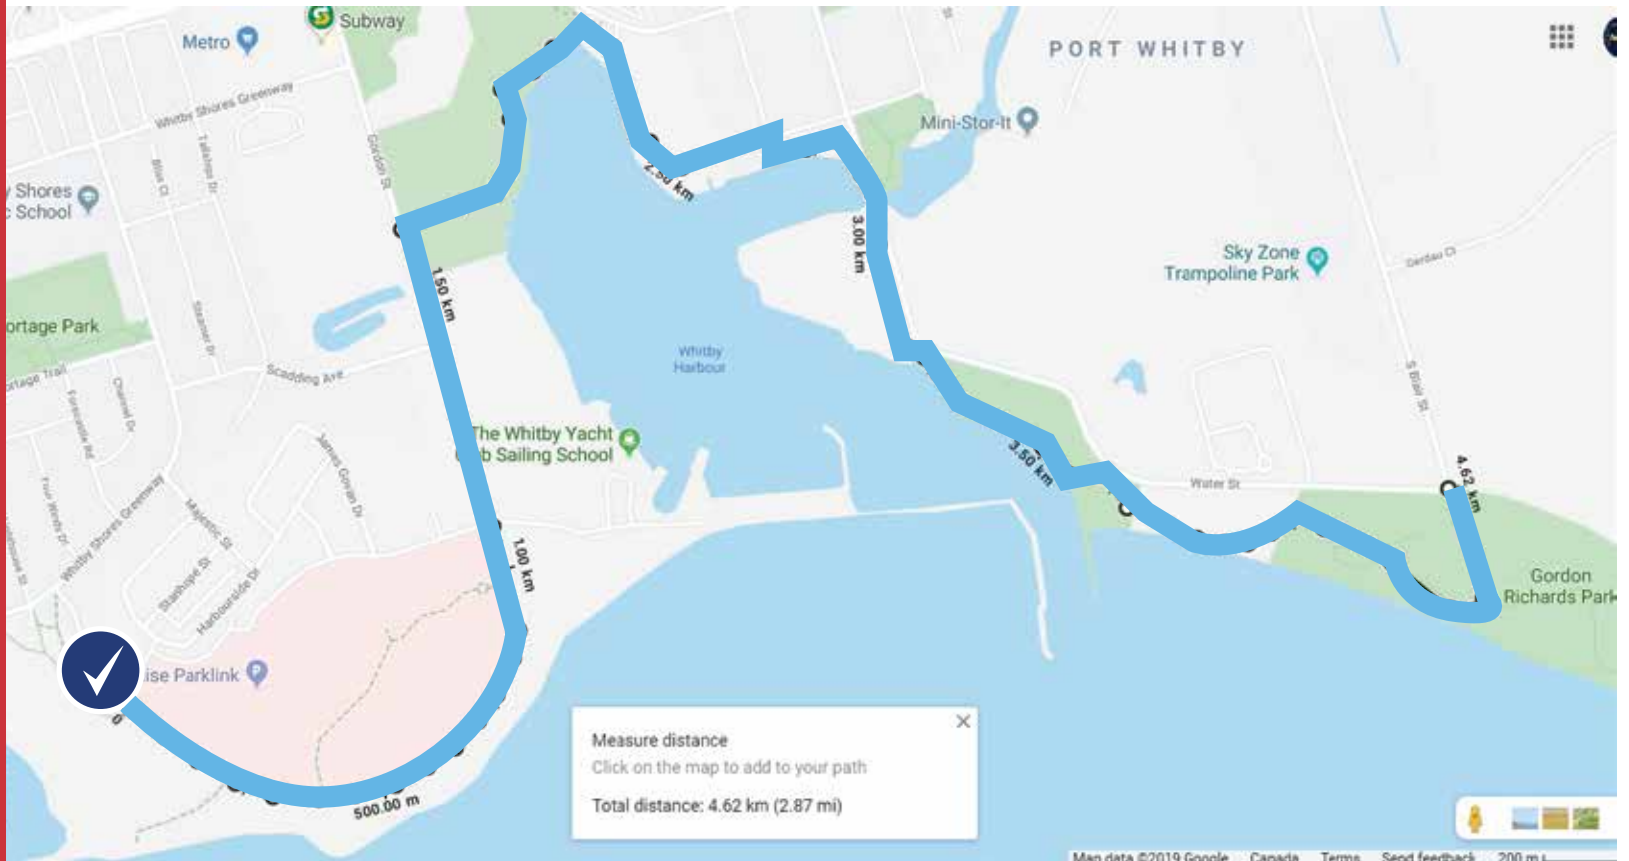

# WHITBY 5K

LEGEND

Route

Start/Finish Line

OFFICIAL  
TIMING SPONSOR

RUN for WOMEN. LOVE YOU  
by SHOPPERS DRUG MART

# WHITBY 10K

LEGEND

Route

Start/Finish Line

OFFICIAL  
TIMING SPONSOR