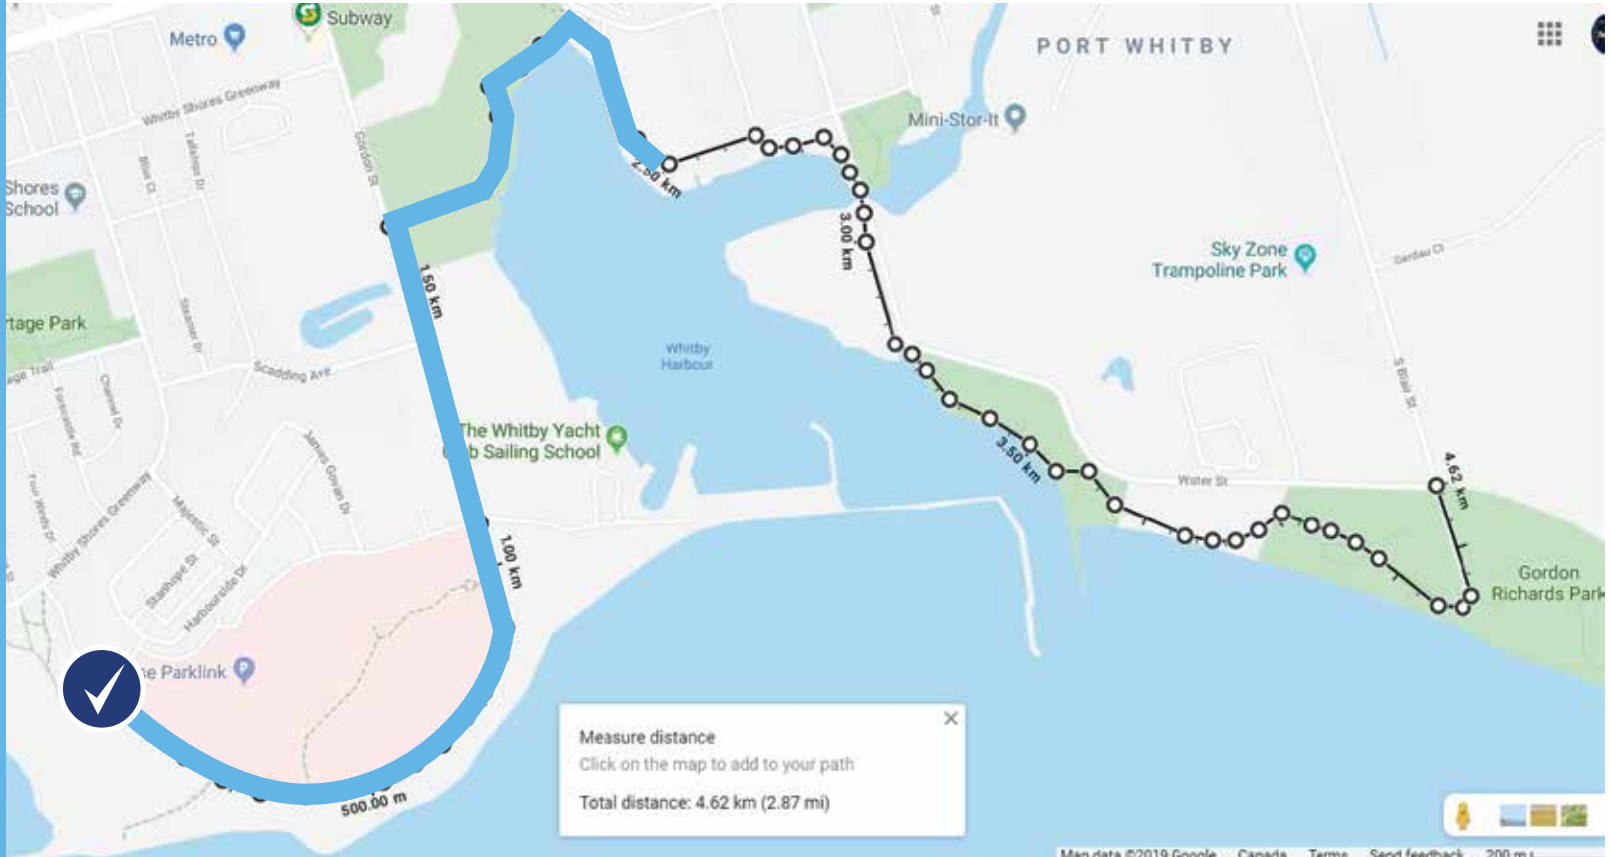

RUN for WOMEN. LOVE YOU  
by SHOPPERS DRUG MART

# WHITBY 5K

LEGEND

Route

Start/Finish Line

OFFICIAL  
TIMING SPONSOR

RUN for WOMEN. LOVE YOU  
by SHOPPERS DRUG MART

# WHITBY 10K

LEGEND

Route

Start/Finish Line

OFFICIAL  
TIMING SPONSOR