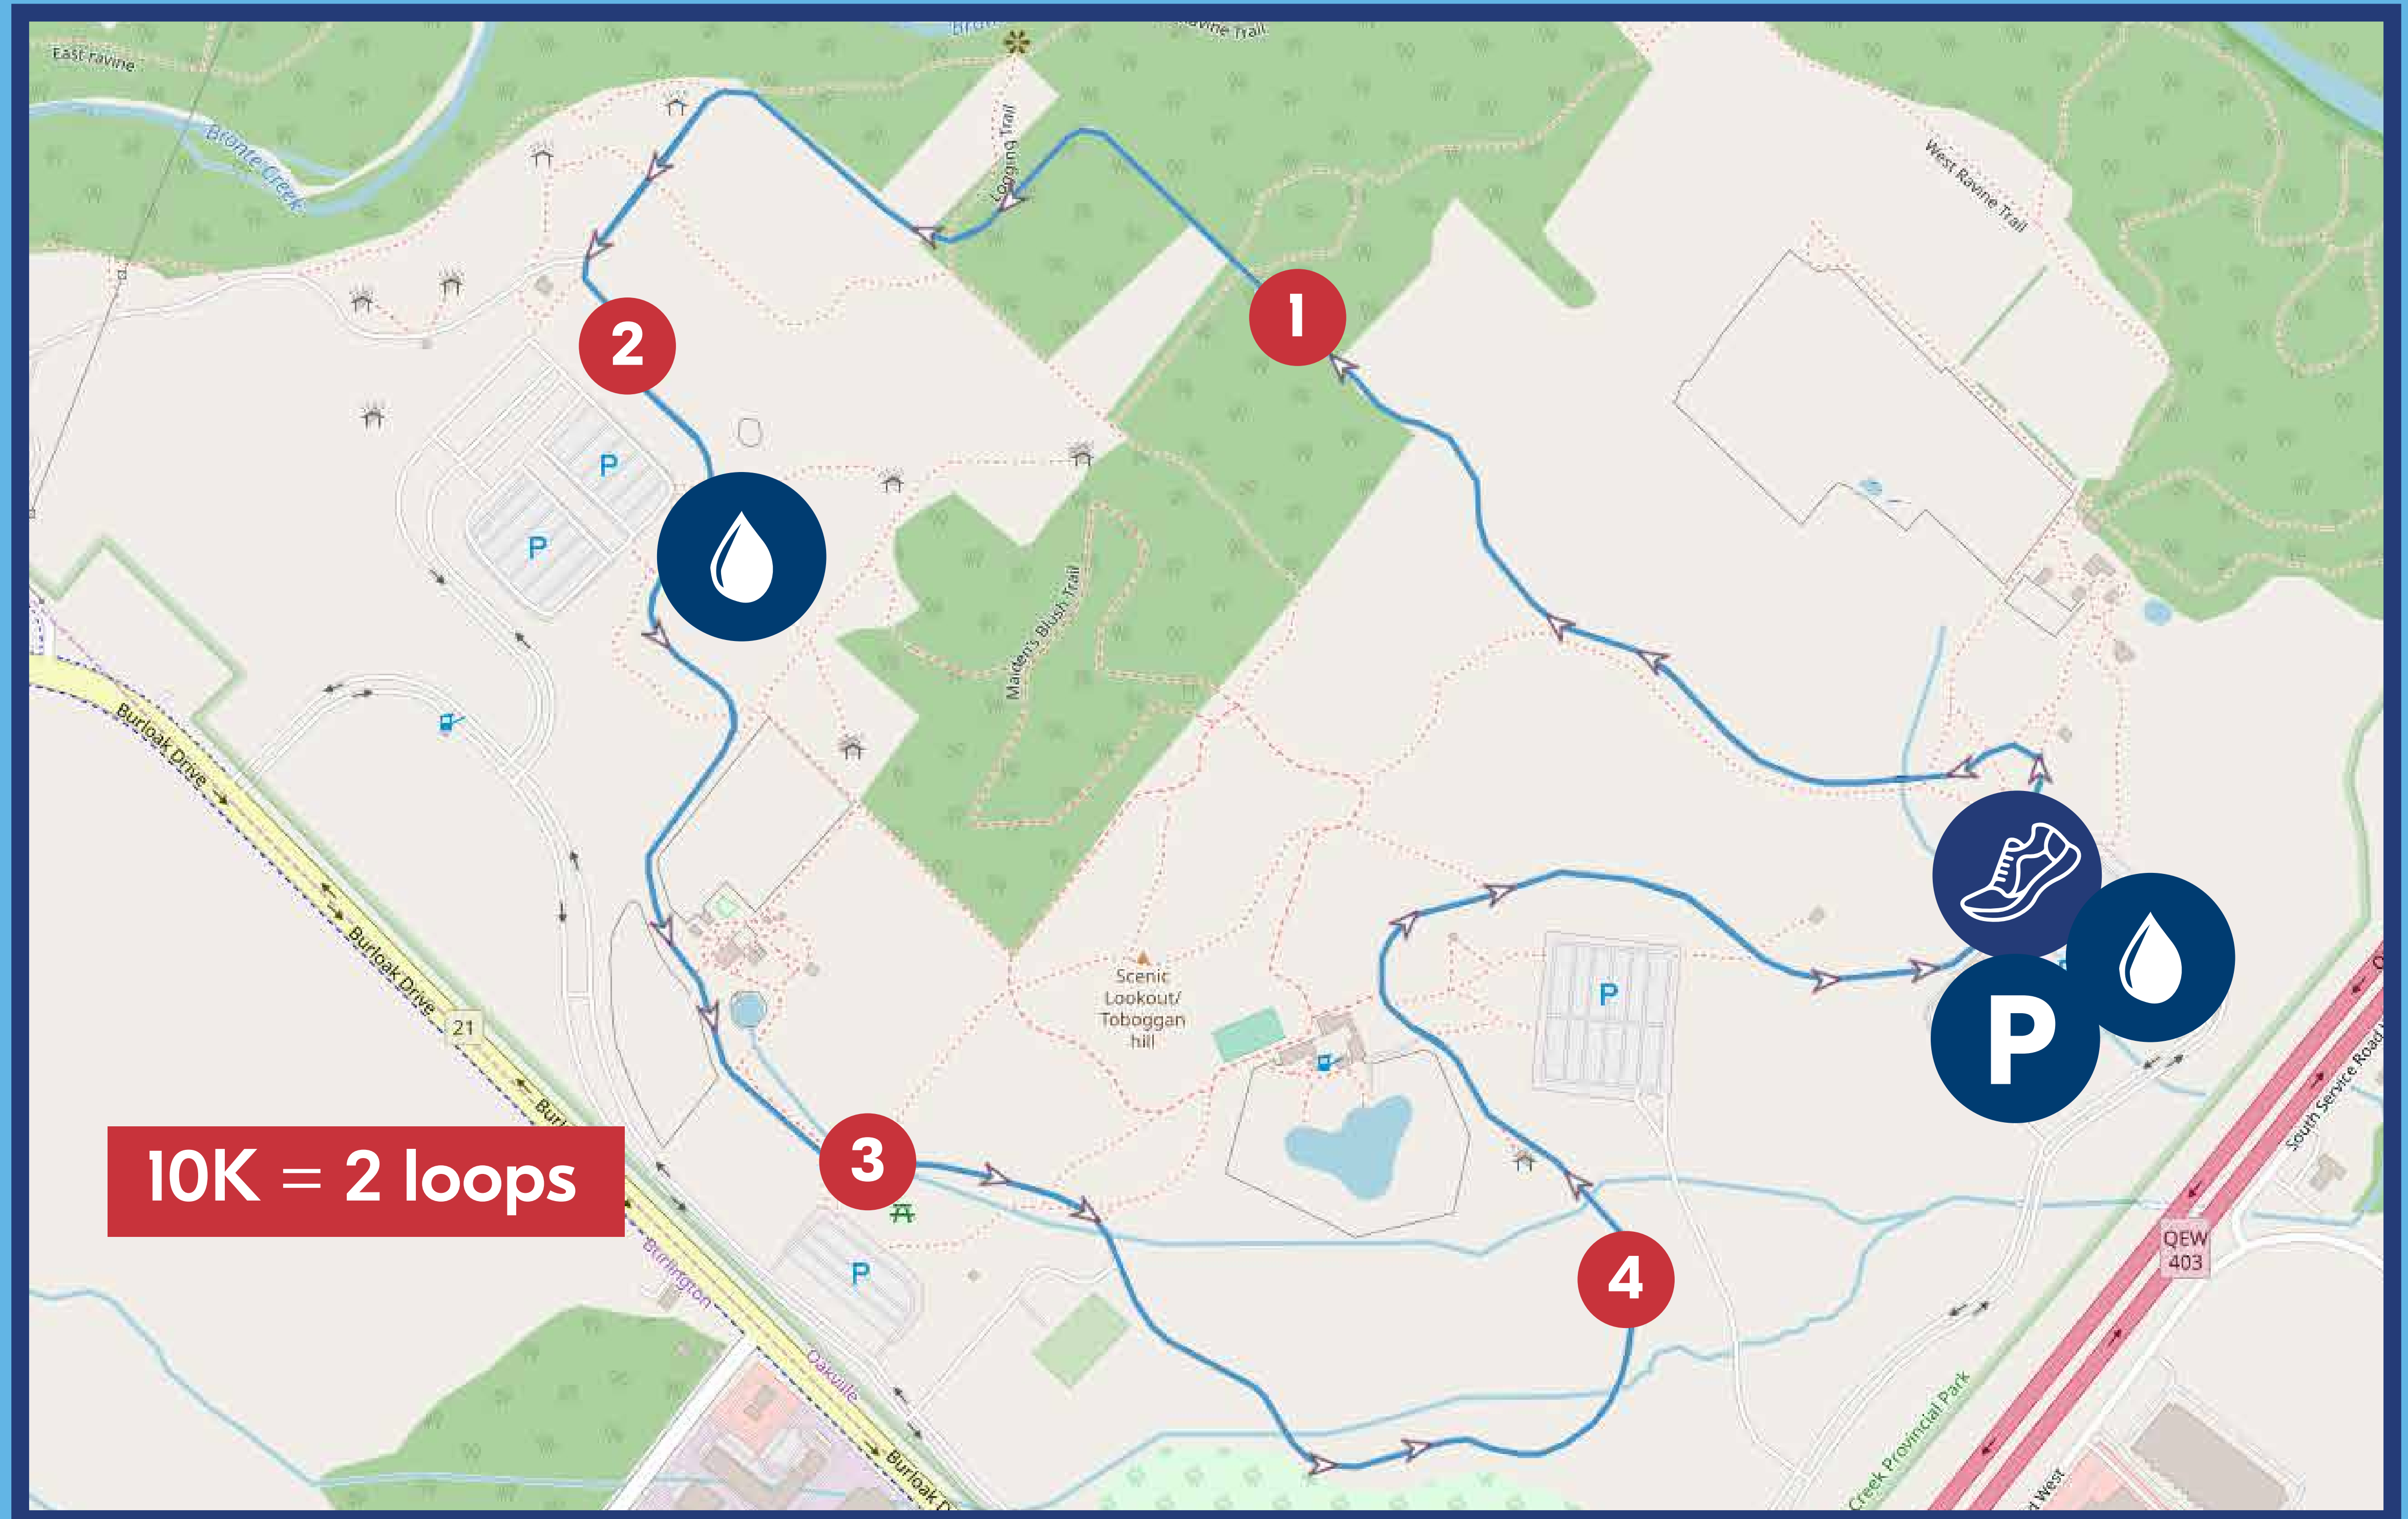

OAKVILLE

10K

LEGEND

Start/Finish Line

Parking

Water

KM

Turnaround