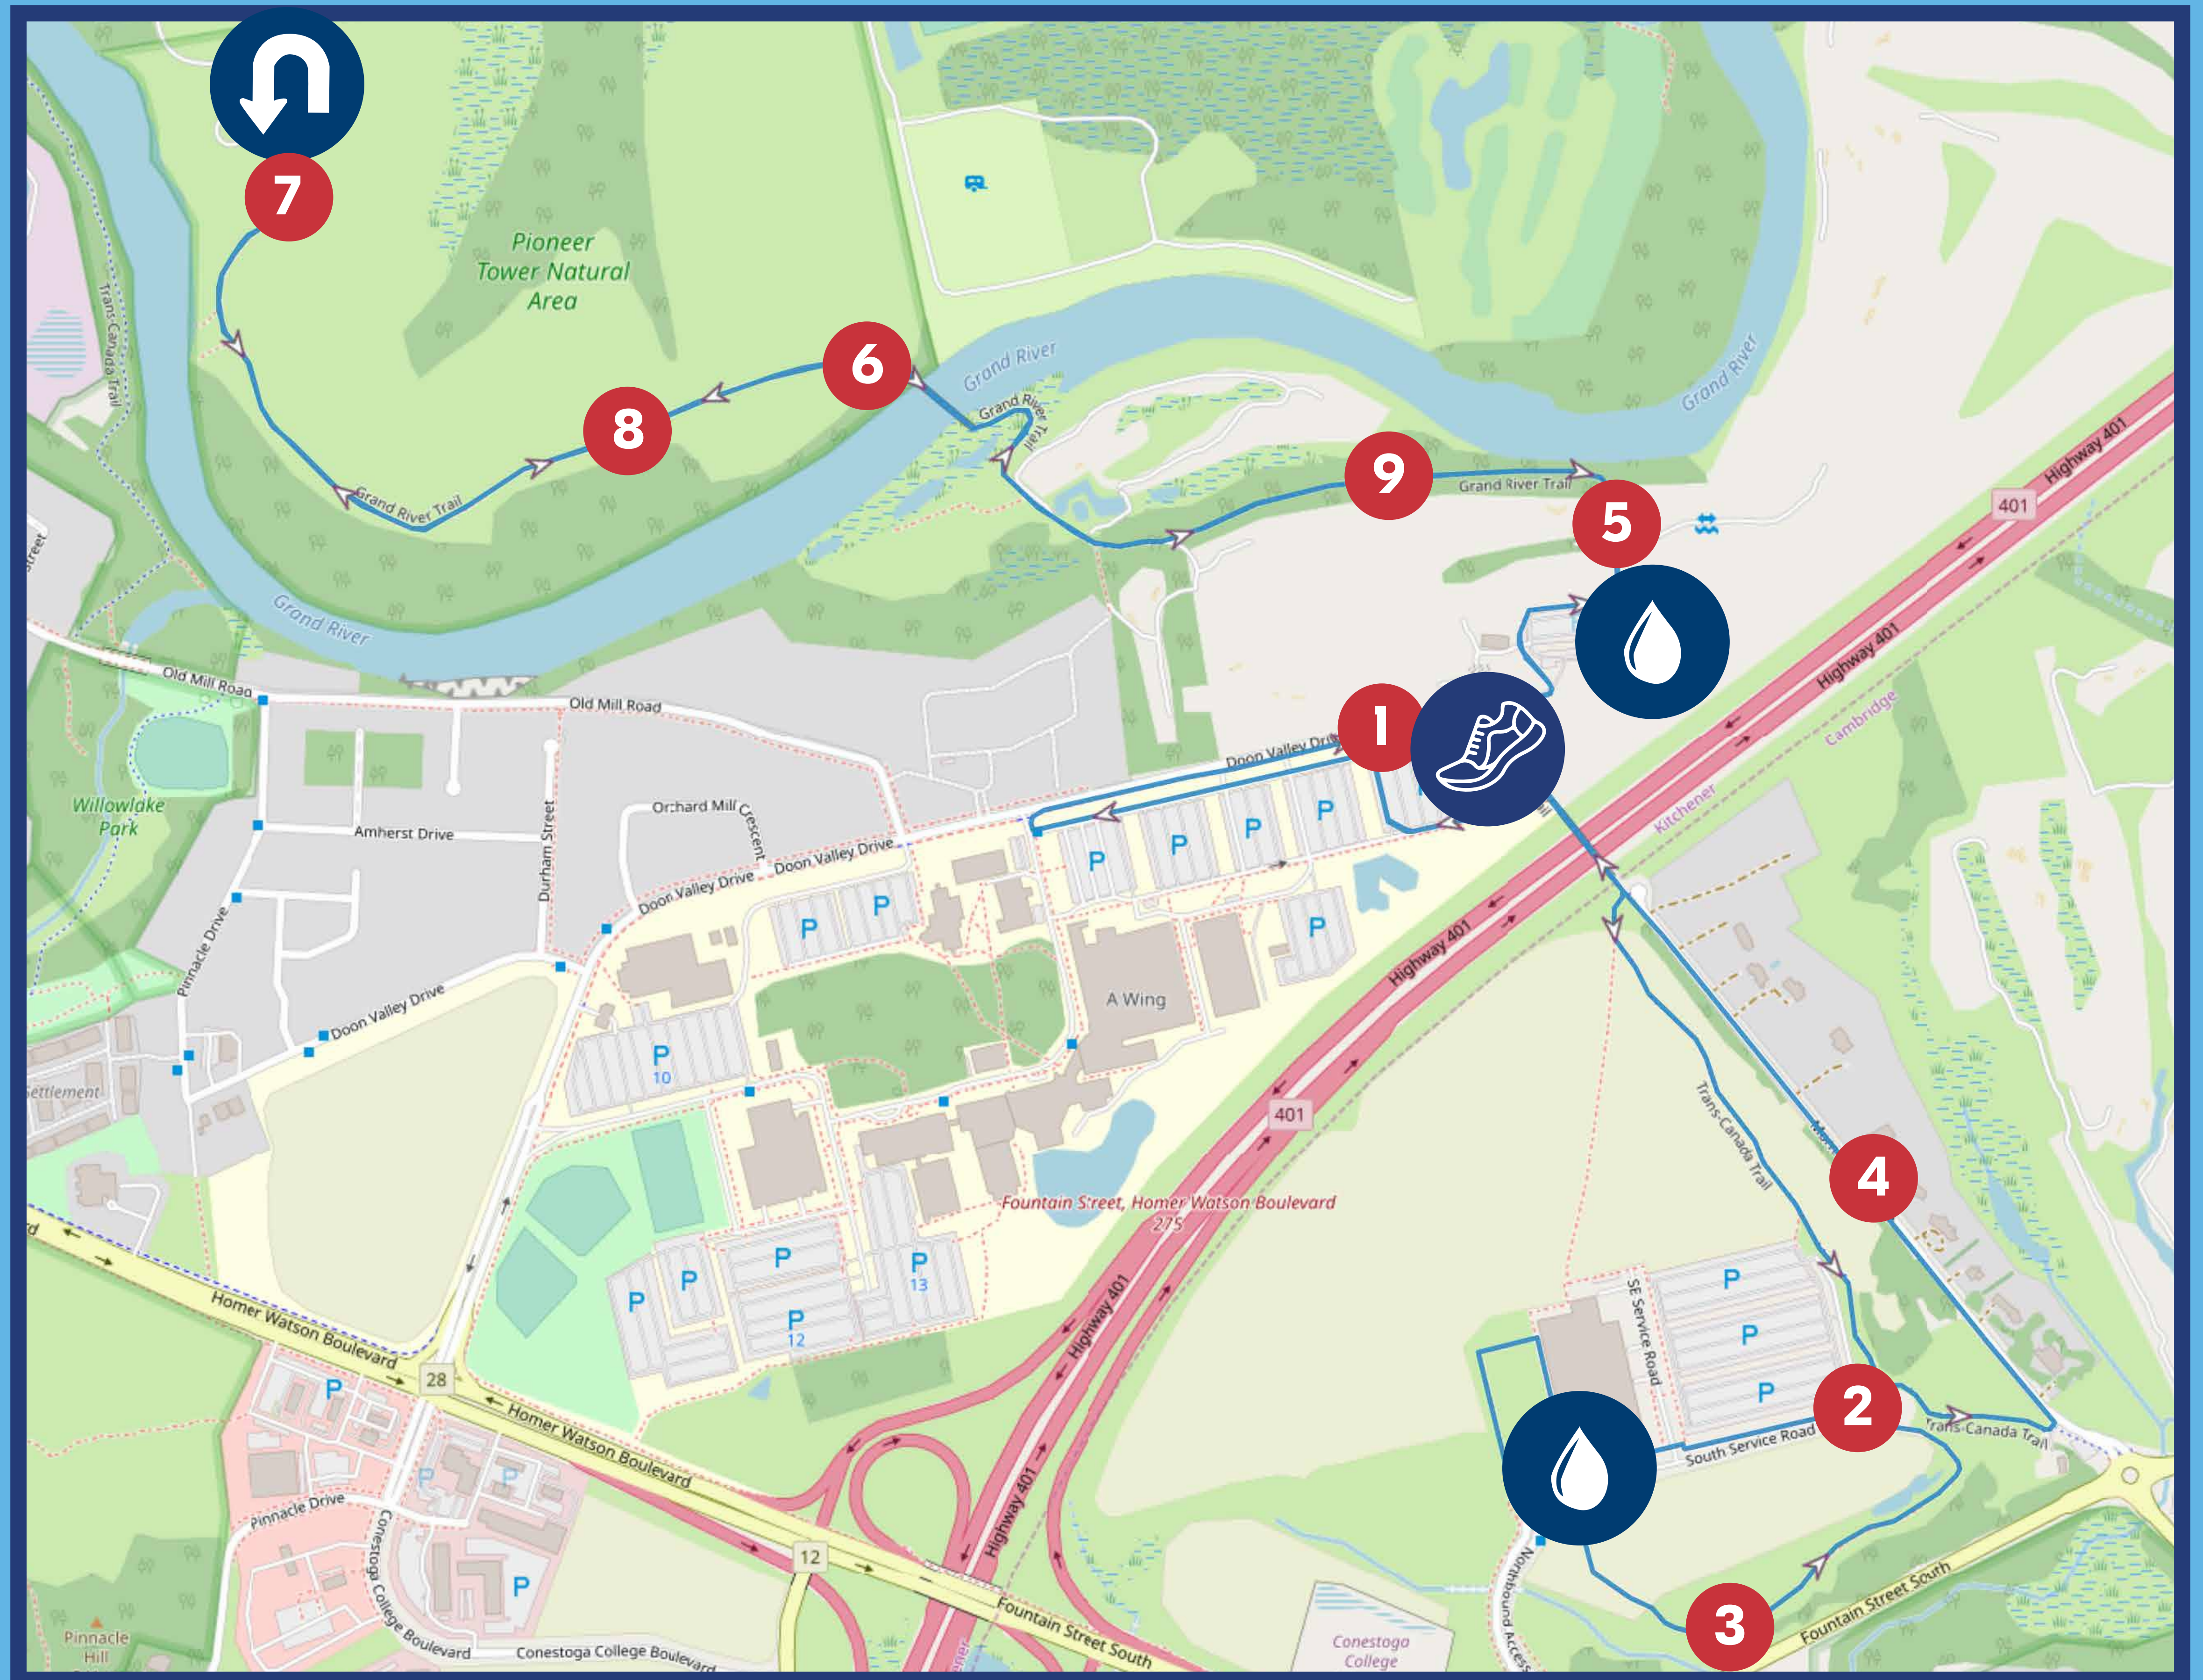

WATERLOO

10K

LEGEND

Start/Finish Line

Parking

Water

KM

Turnaround