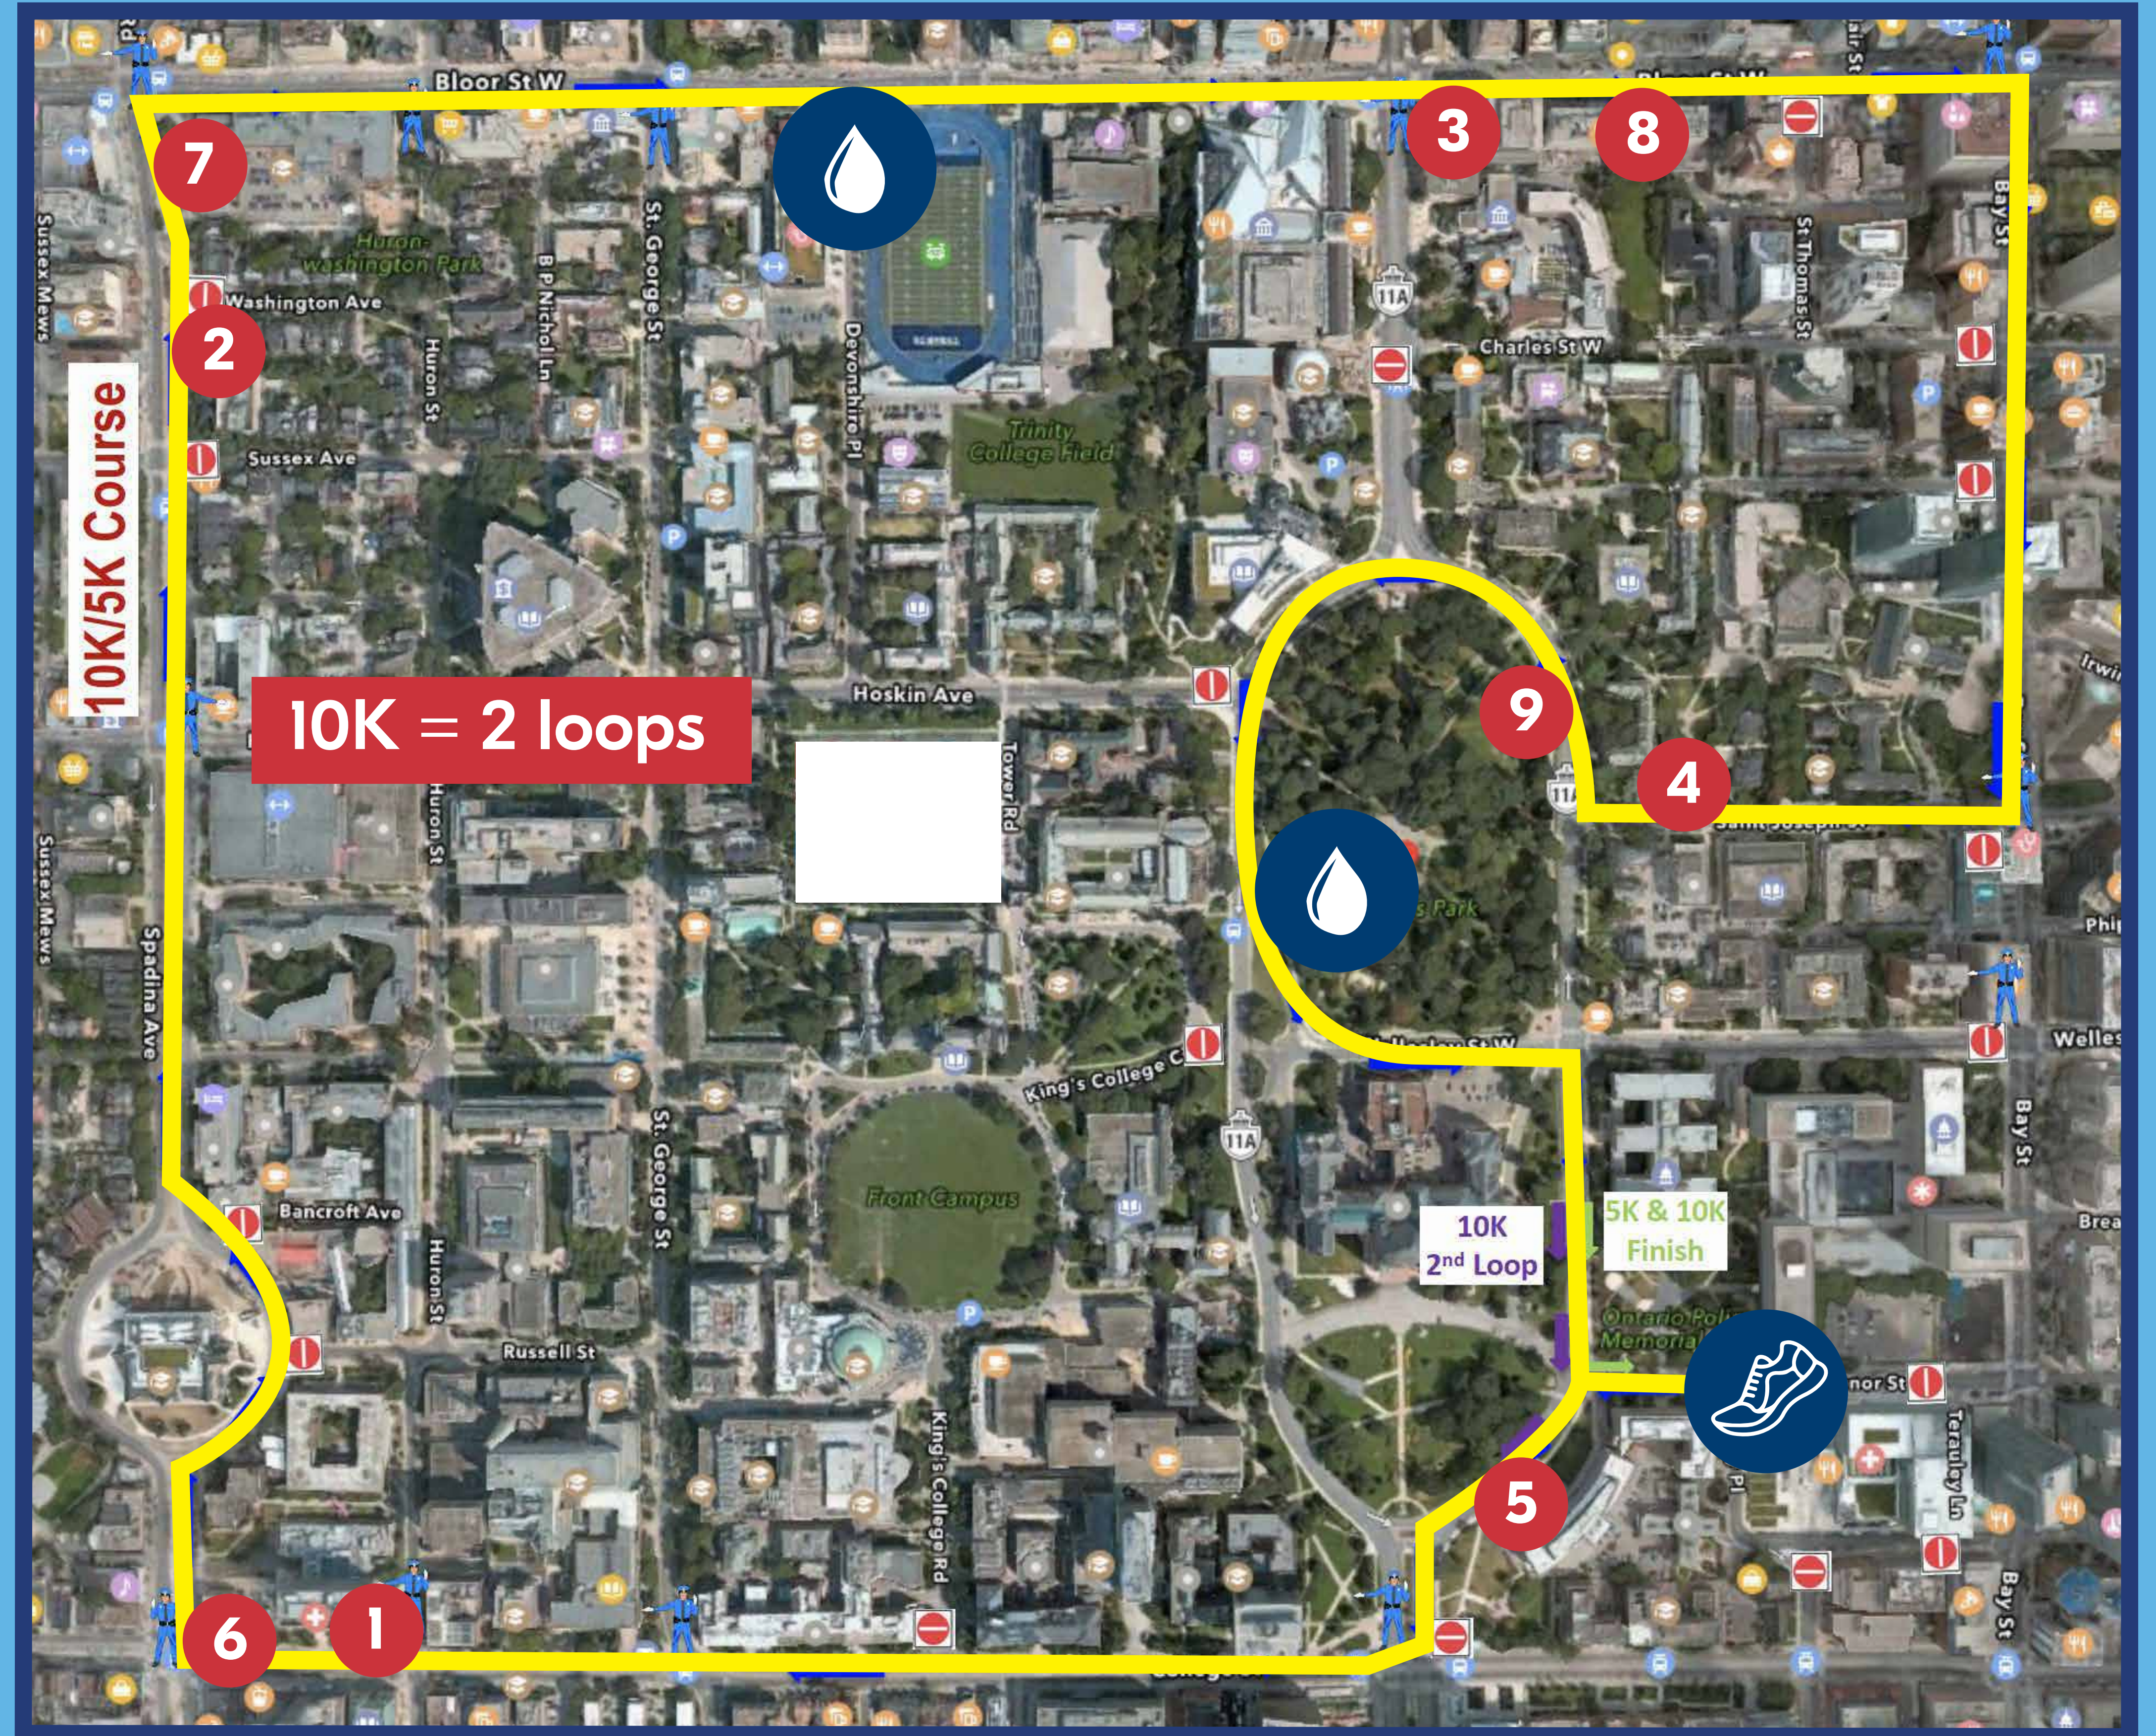

TORONTO

10K

LEGEND

Start/Finish Line

Parking

Water

KM

Turnaround