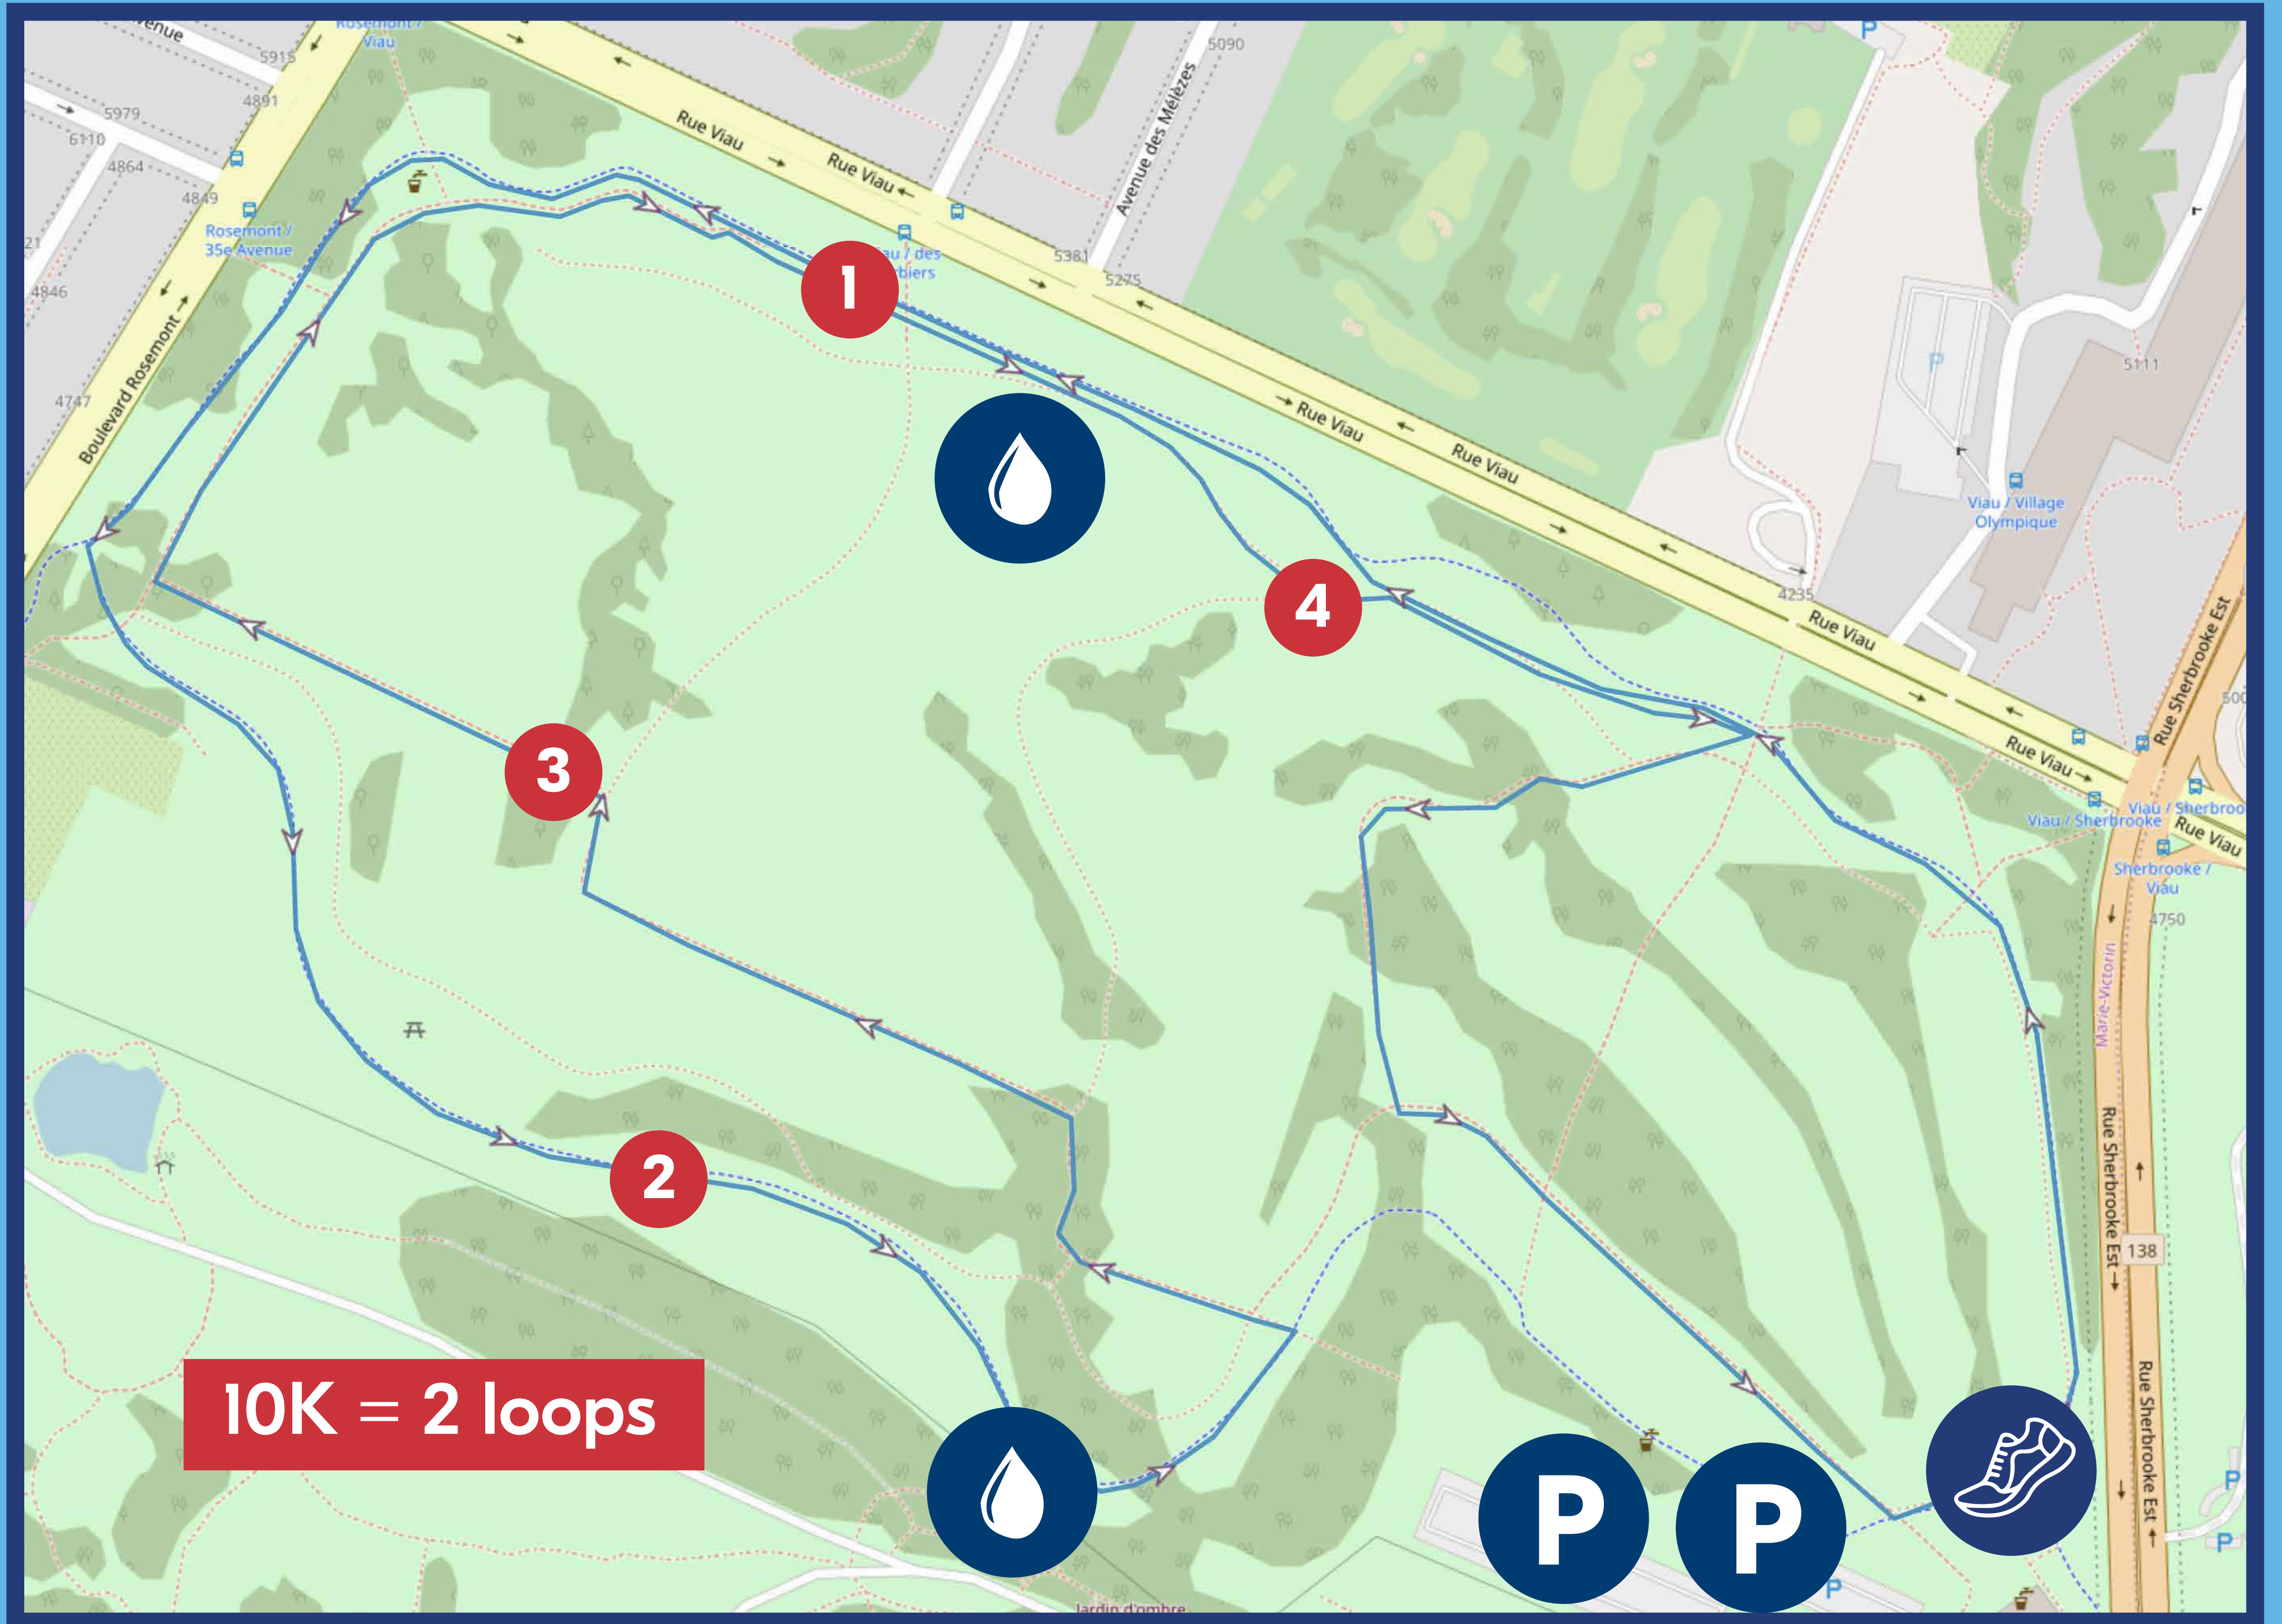

# MONTRÉAL

# 10K

## LEGEND

Start/Finish Line

Parking

Water

1km

Turnaround