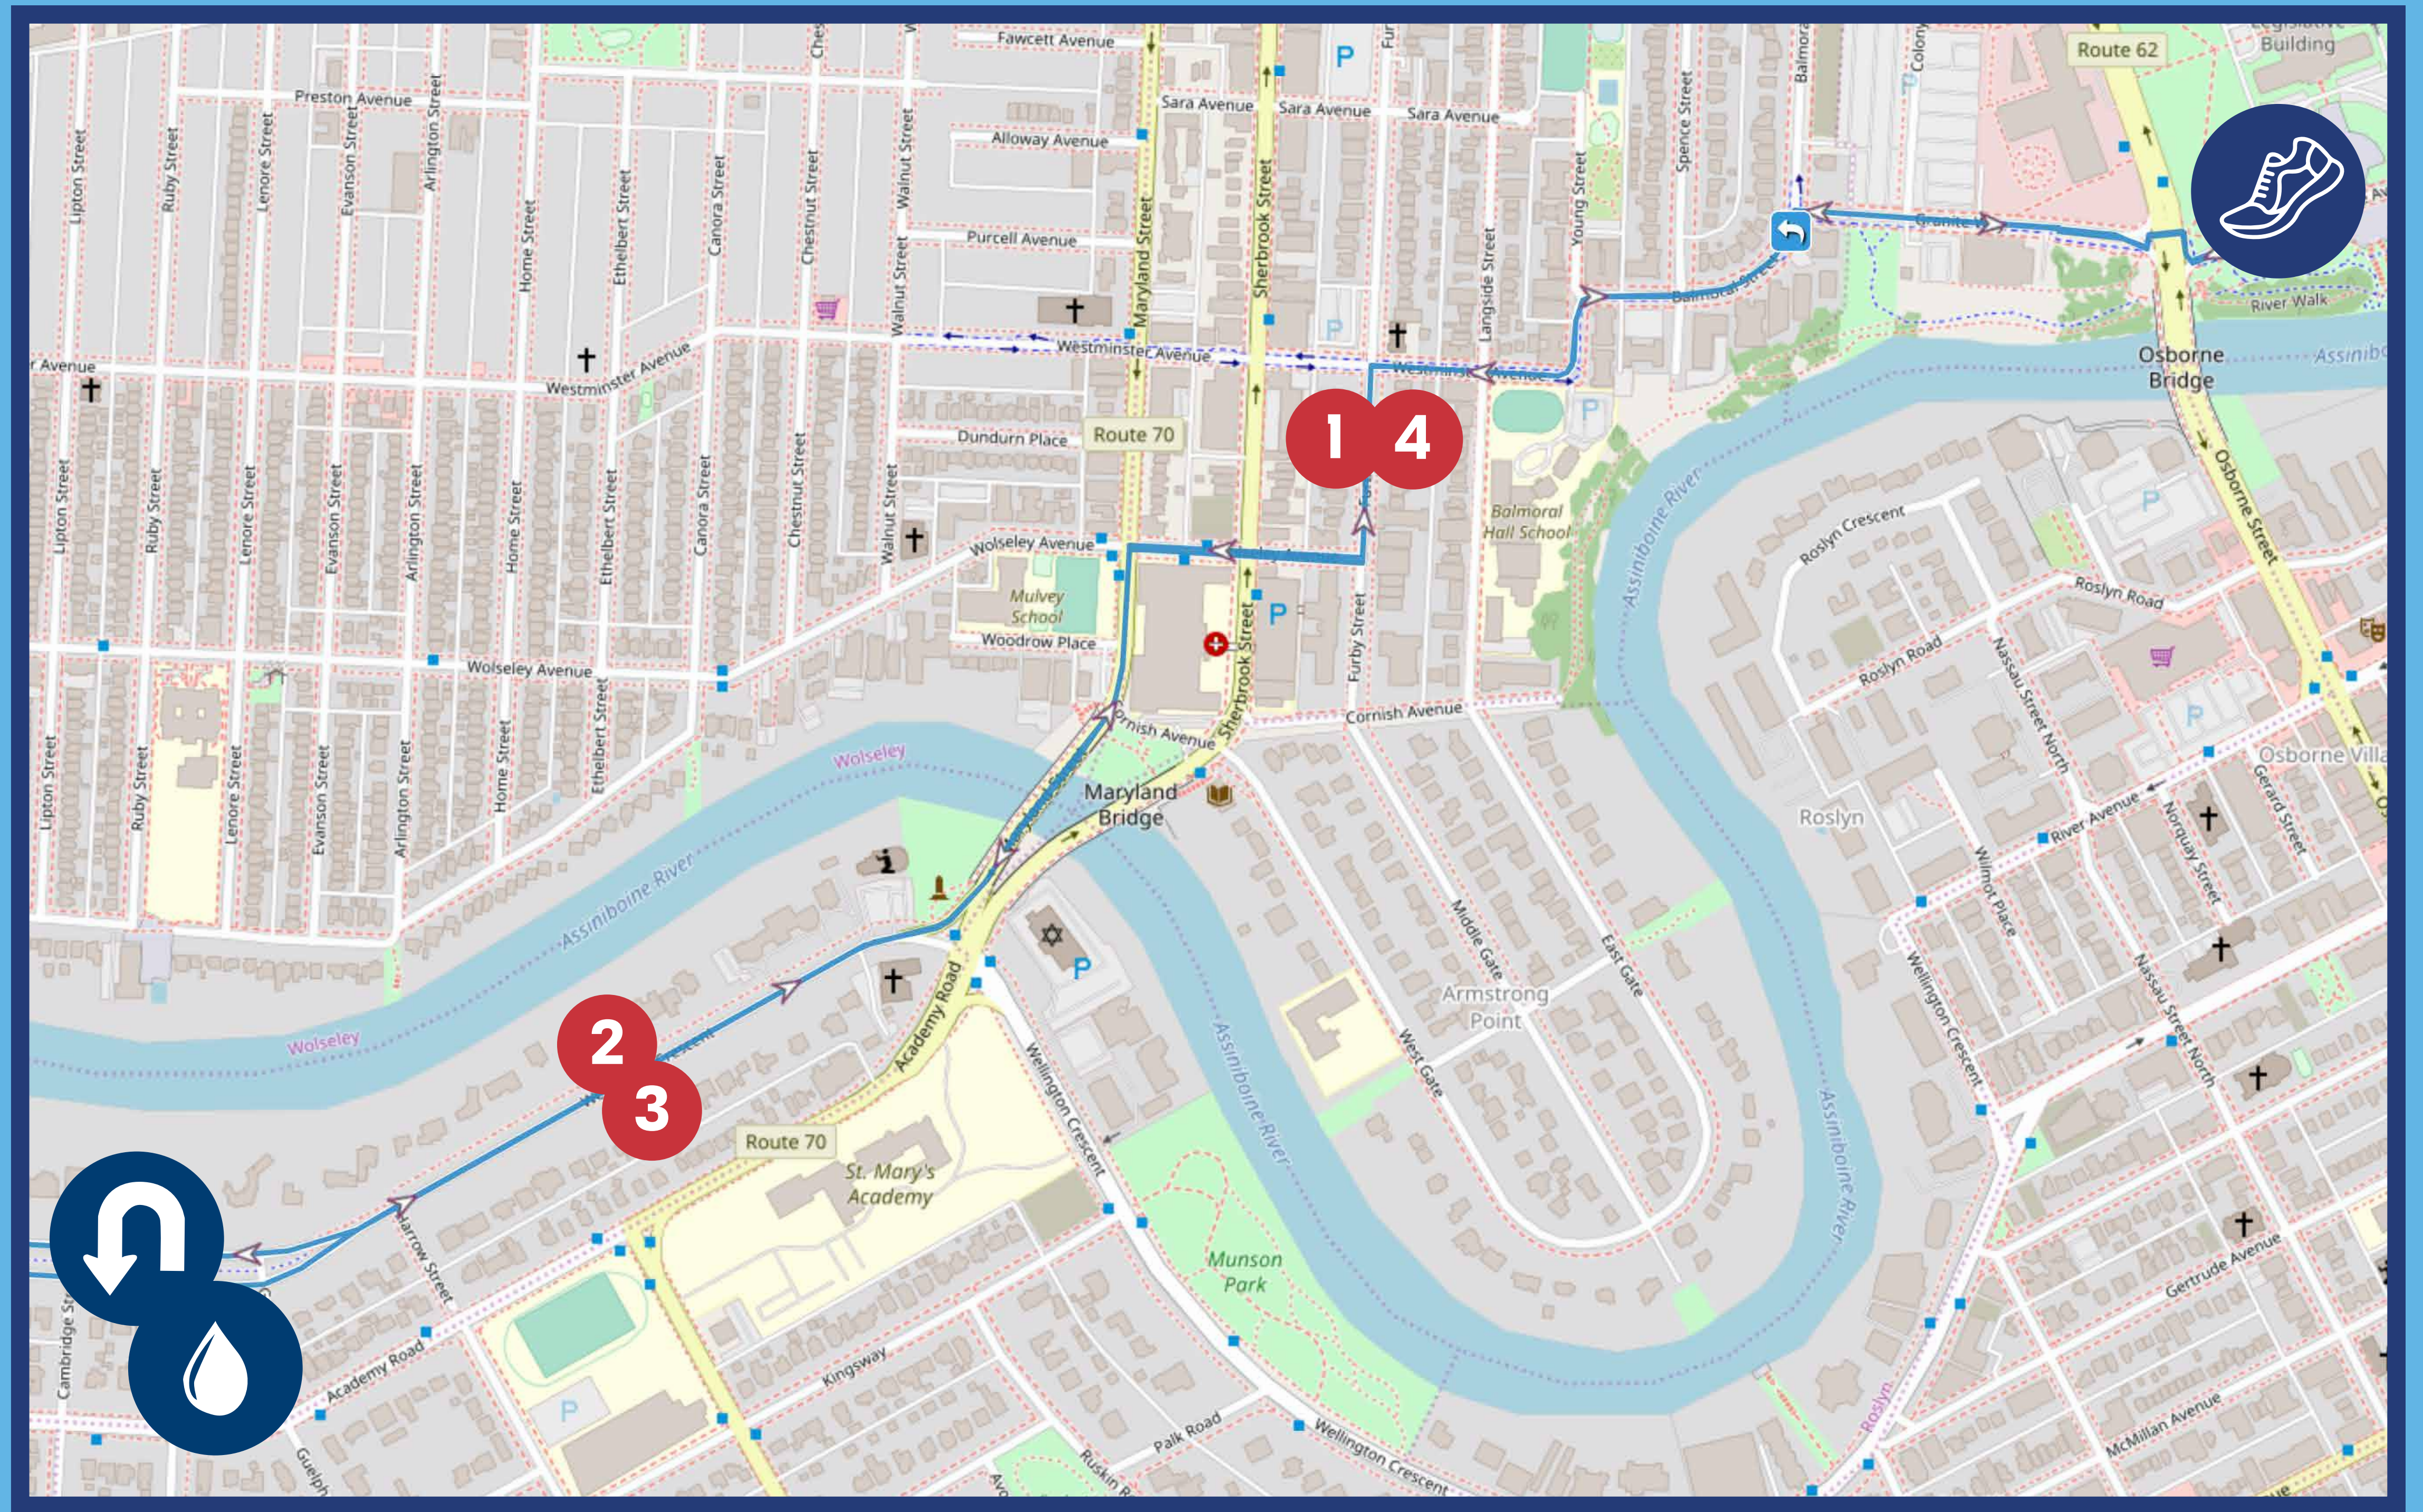

# WINNIPEG

# 5K

## LEGEND

Start/Finish Line

Parking

Water

KM

Turnaround