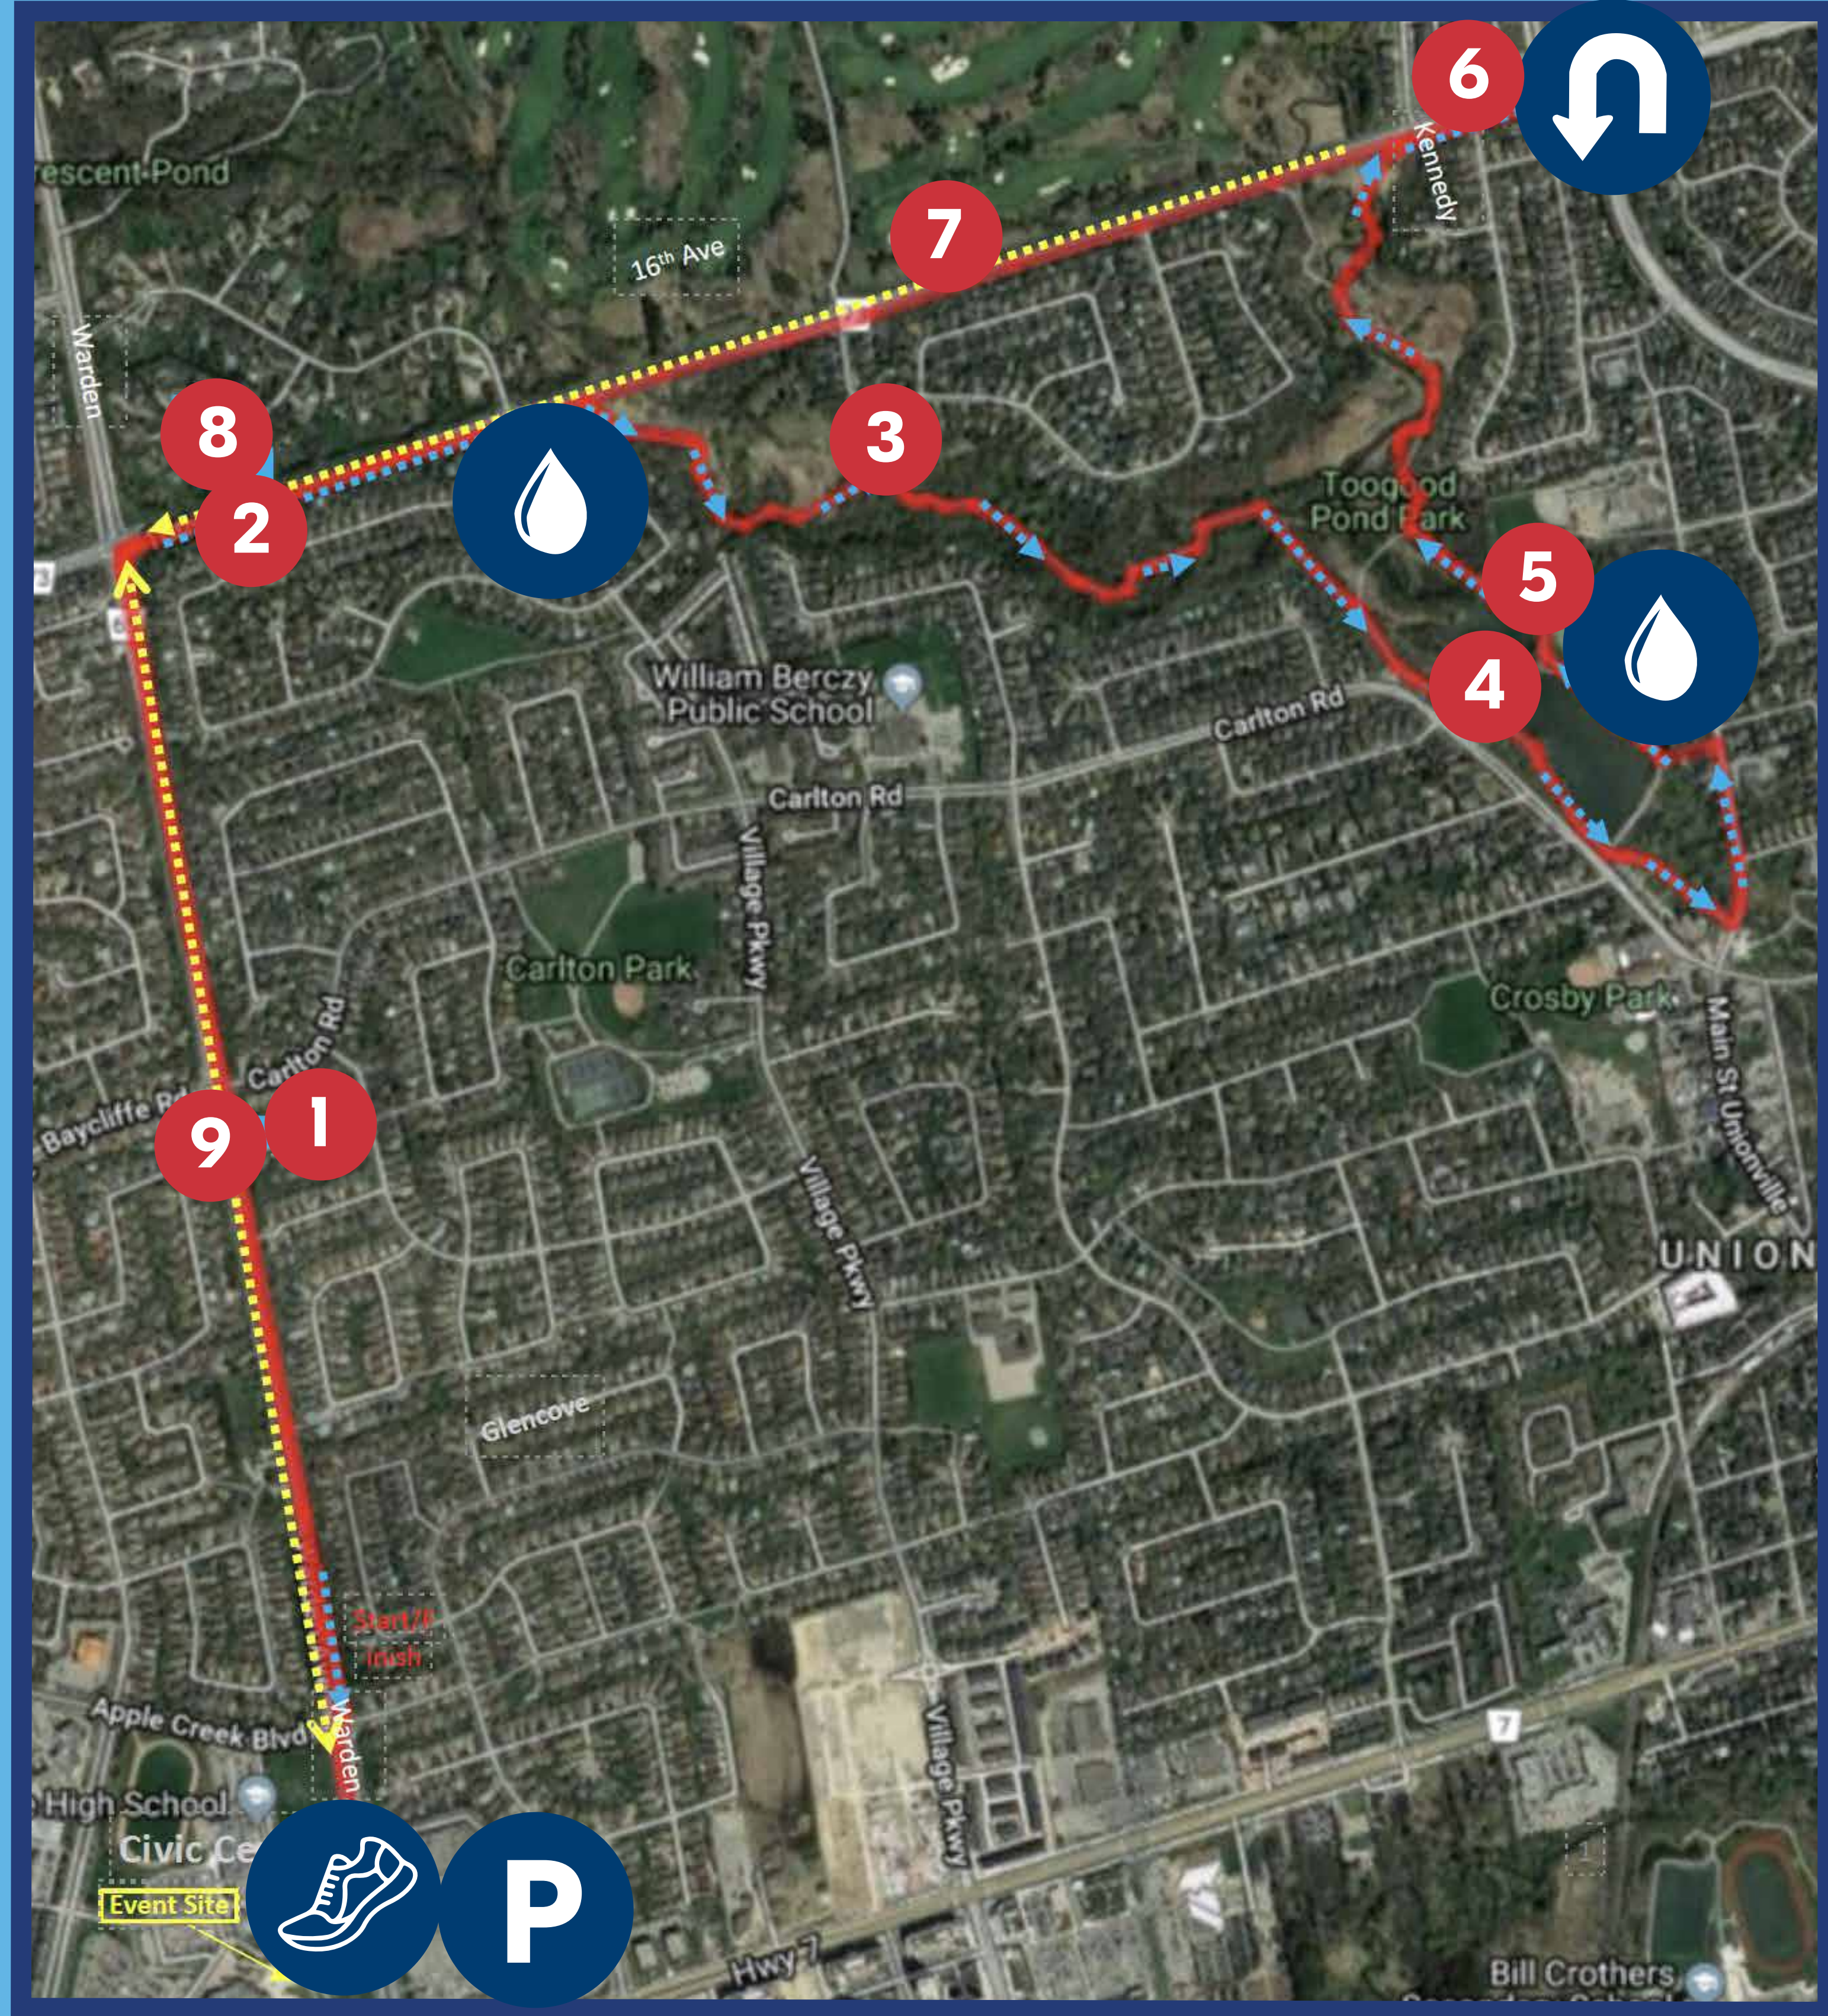

# MARKHAM

# 10K

## LEGEND

Start/Finish Line

Parking

Water

KM

Turnaround