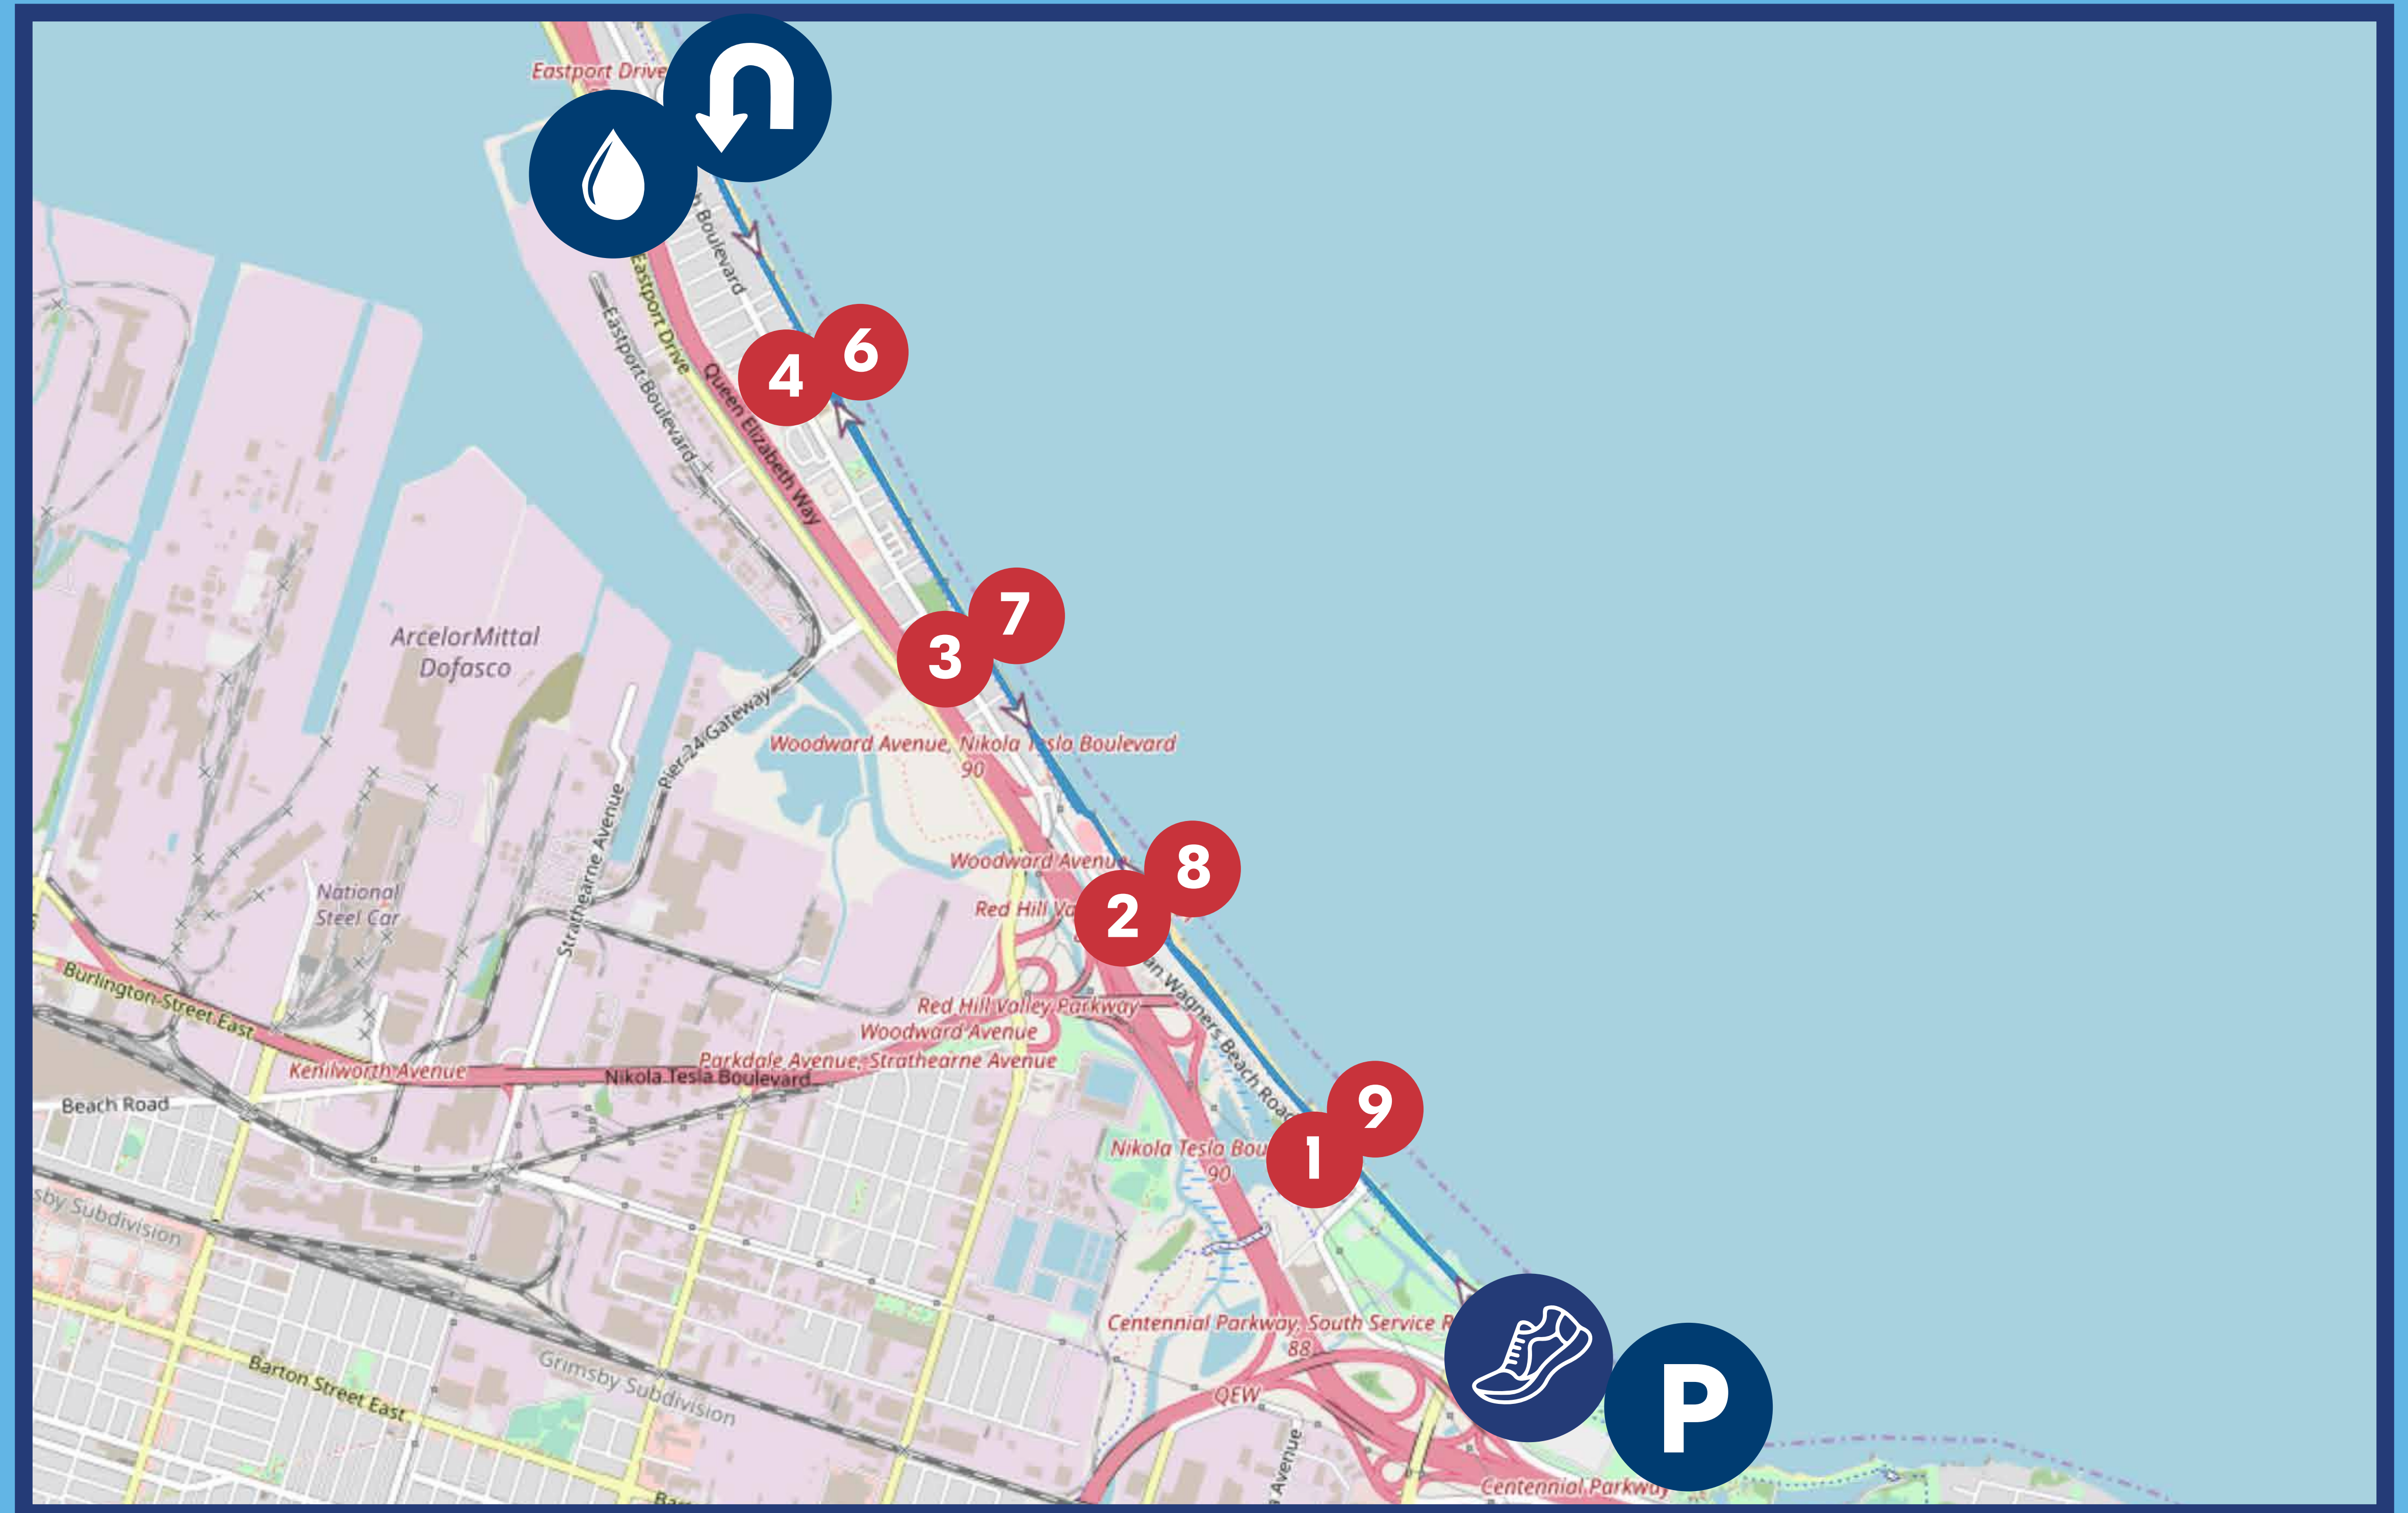

HAMILTON

10K

LEGEND

Start/Finish Line

Parking

Water

KM

Turnaround